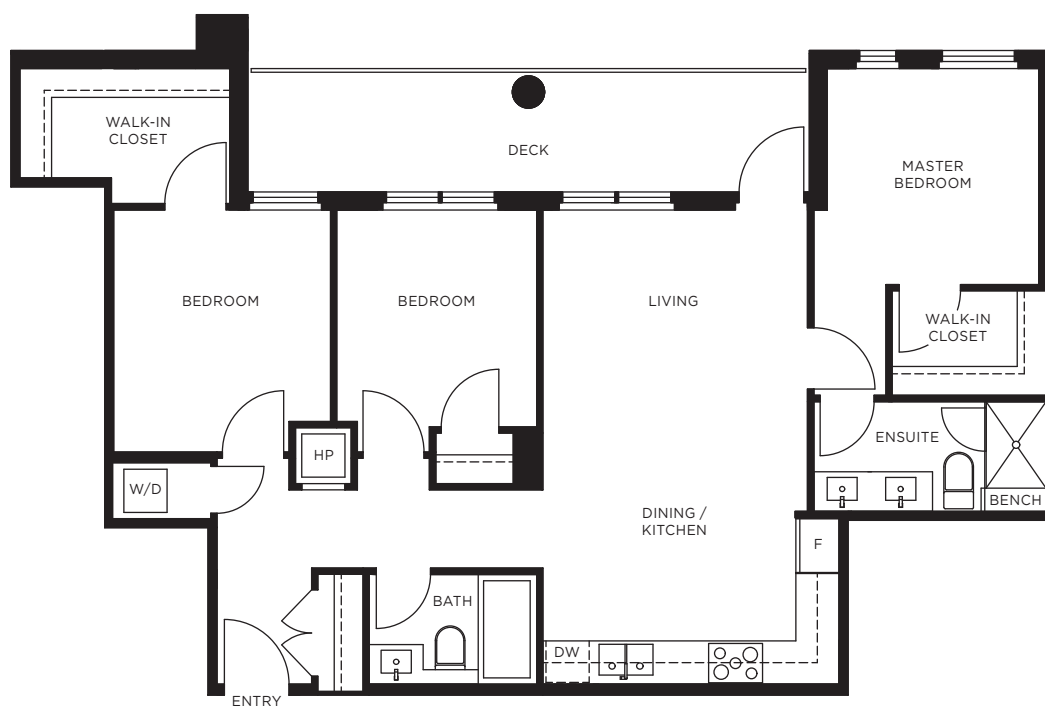

E

3 BED + 2 BATH

APPROXIMATELY
1,037 SQ.FT.

LEVEL 2