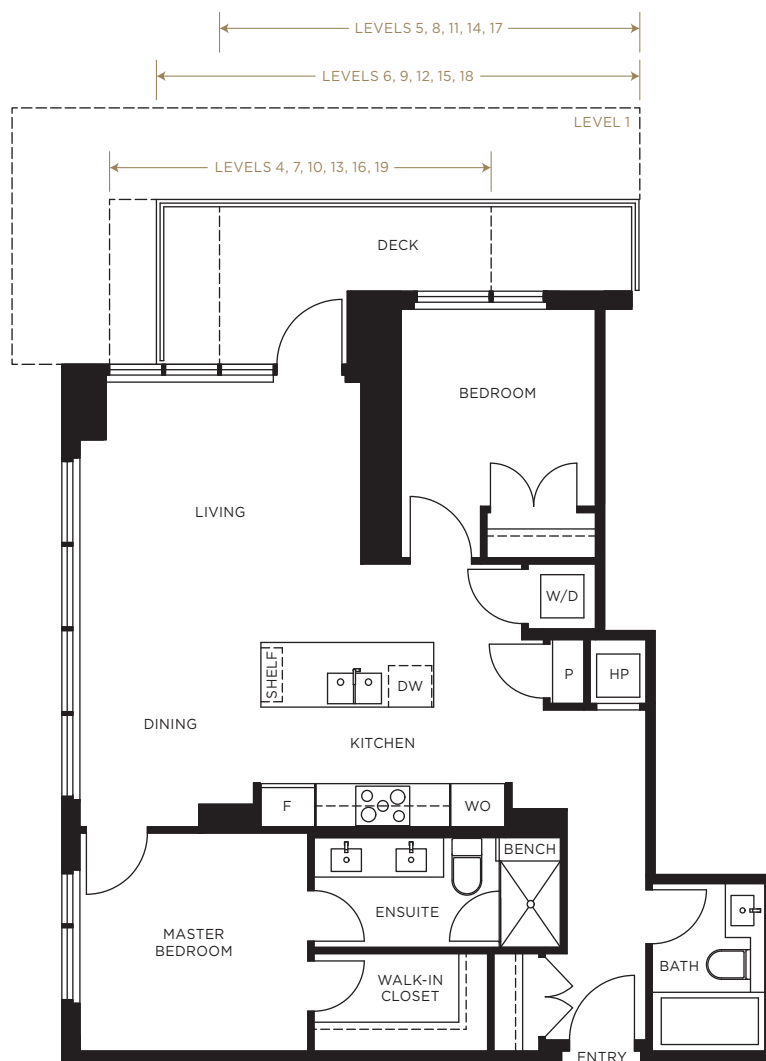

# D1

2 BED + 2 BATH

APPROXIMATELY  
916 SQ.FT.

LEVELS 1 TO 19  
DECK SIZE VARIES BY LEVEL 