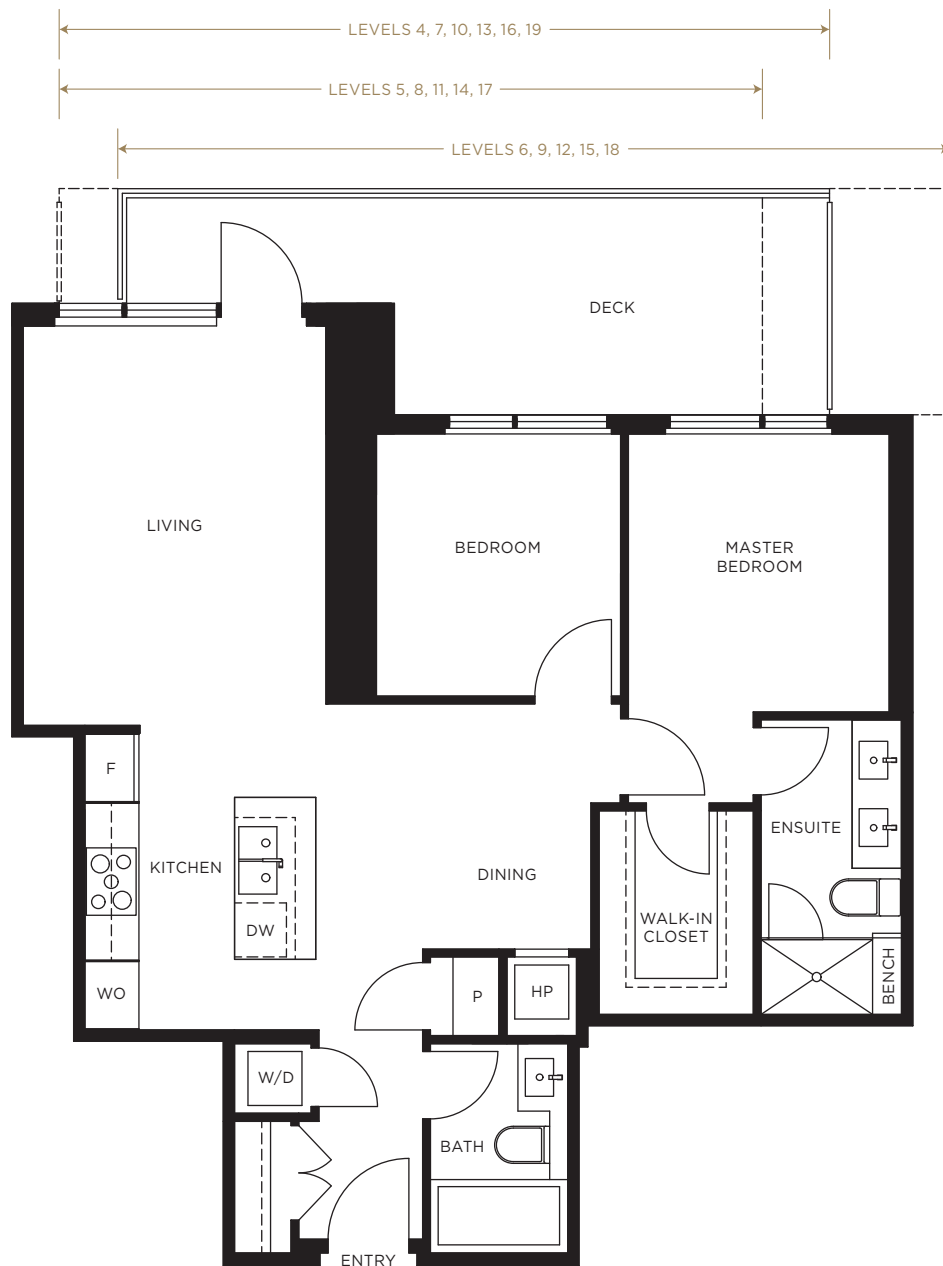

C

2 BED + 2 BATH

APPROXIMATELY  
884 SQ.FT.

LEVELS 1 TO 19  
DECK SIZE VARIES BY LEVEL