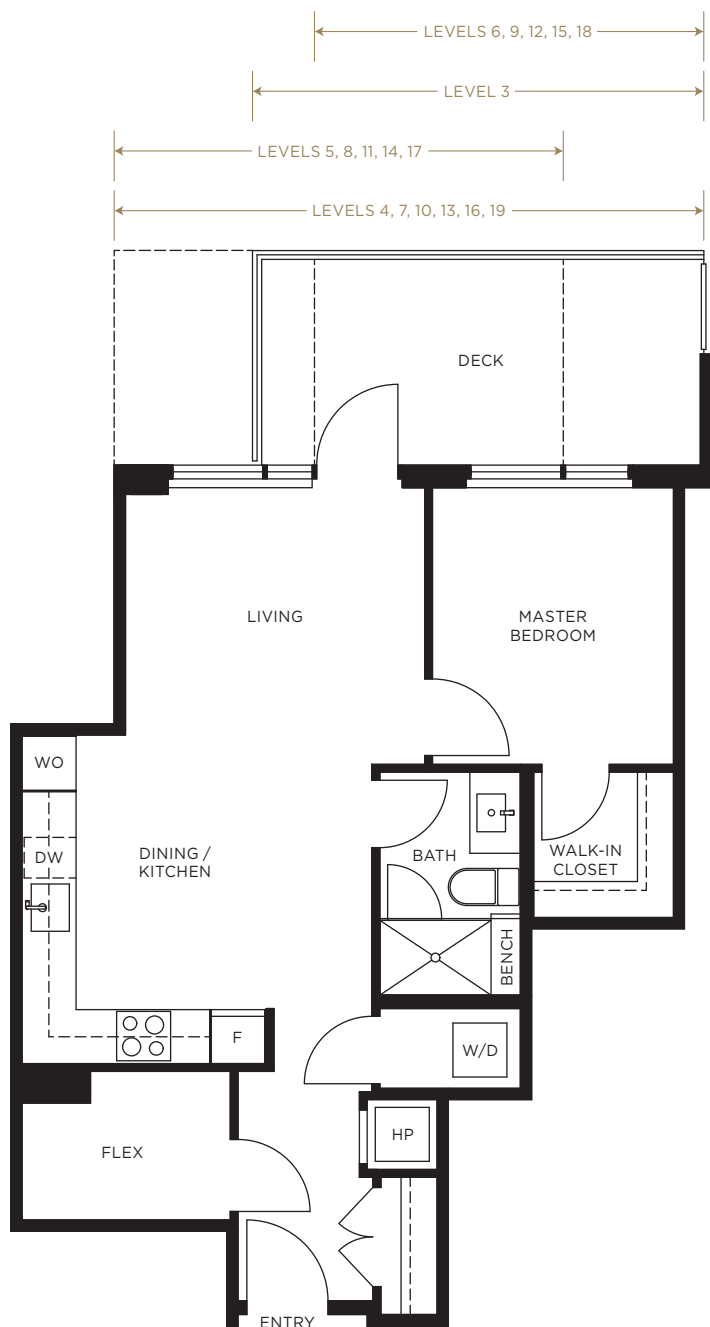

B

1 BED + FLEX
+ 1 BATH

APPROXIMATELY
611 SQ.FT.

LEVELS 3 TO 19
DECK SIZE VARIES BY LEVEL