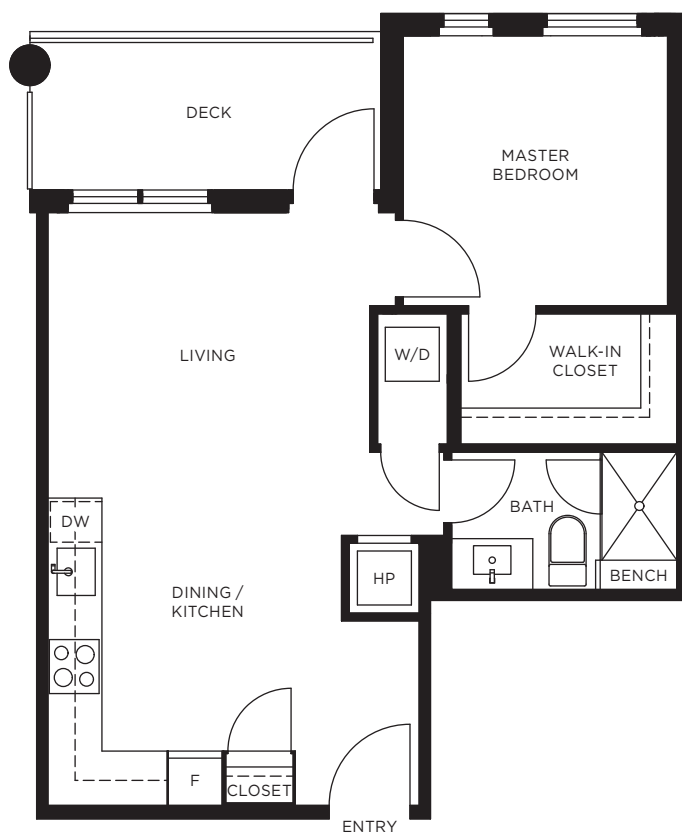

# A

## HOMES 307-1907

1 BED + 1 BATH

APPROXIMATELY  
552 SQ.FT.

WINDOW PLACEMENTS  
VARY BY LEVEL.  
PLEASE REFER TO THE  
MARKETING MODEL.

LEVELS 3 TO 19 