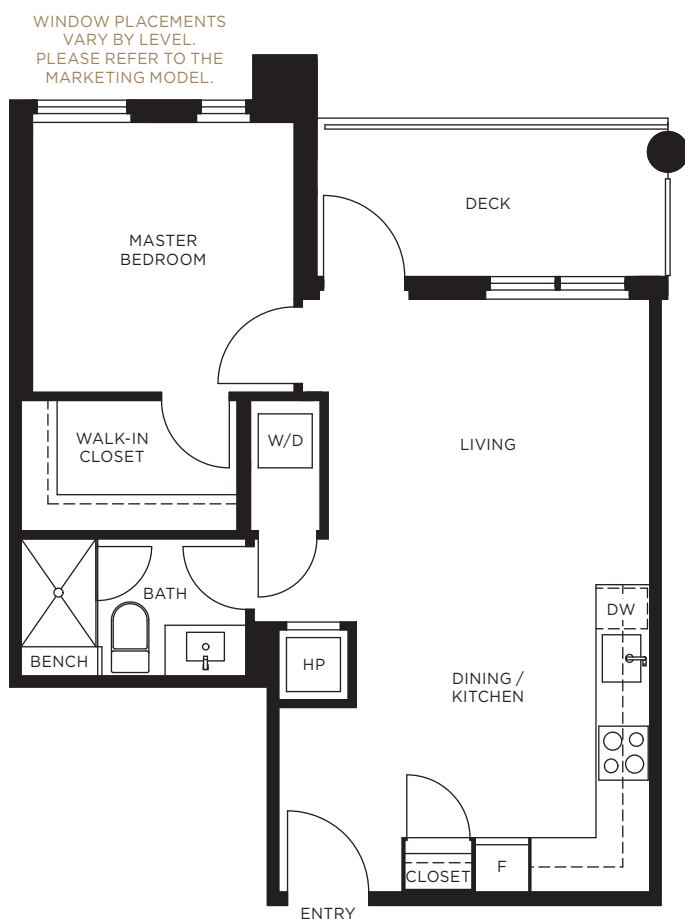

A

HOMES 306-1906

1 BED + 1 BATH

APPROXIMATELY
552 SQ.FT.

LEVELS 3 TO 19