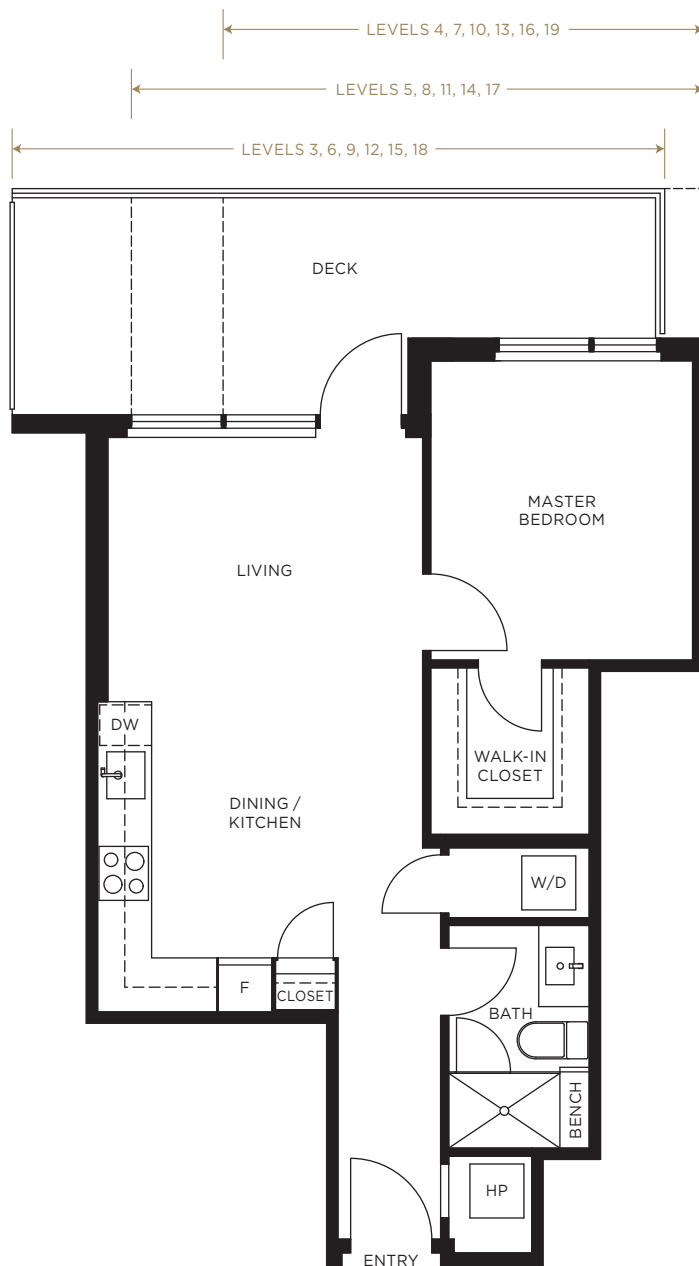

A2

1 BED + 1 BATH
APPROXIMATELY
564 SQ.FT.

LEVELS 1 TO 19
DECK SIZE VARIES BY LEVEL 