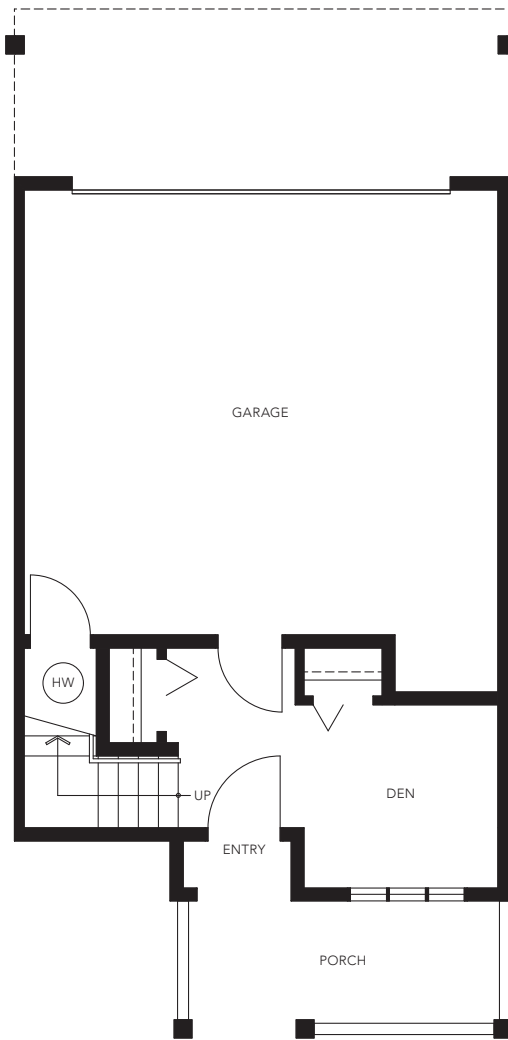

PROVENANCE

MAPLE RIDGE

PLAN C

COTTONWOOD SERIES

3 BEDROOM + DEN, 2.5 BATHROOM
APPROX. 1,420 – 1,430 SQ.FT.

LOWER

MAIN

UPPER