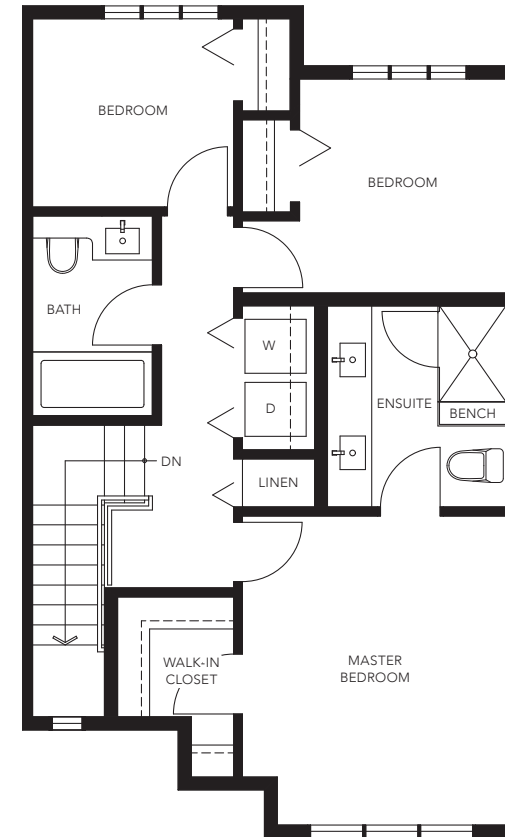

PROVENANCE

MAPLE RIDGE

PLAN C

COTTONWOOD SERIES

3 BEDROOM + DEN, 2.5 BATHROOM
APPROX. 1,420 – 1,430 SQ.FT.

LOWER

MAIN

UPPER