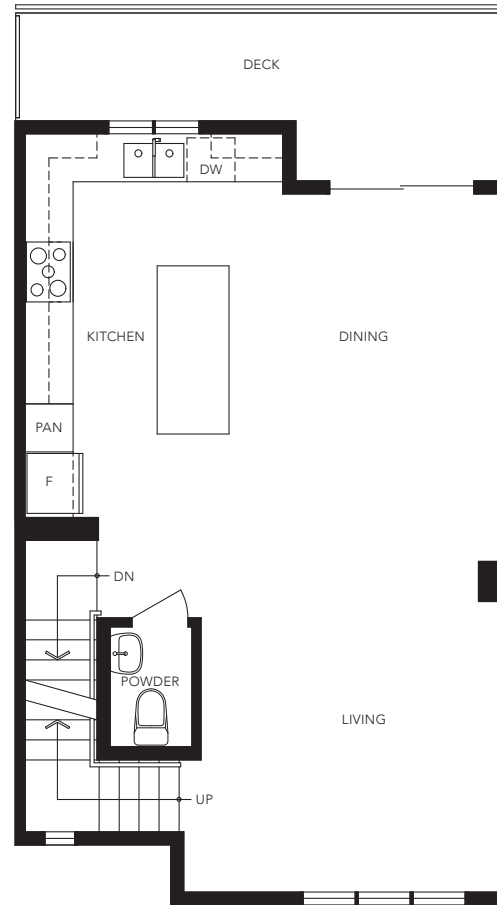

PROVENANCE

MAPLE RIDGE

PLAN C

COTTONWOOD SERIES

3 BEDROOM + DEN, 2.5 BATHROOM
APPROX. 1,420 – 1,430 SQ.FT.

LOWER

MAIN

UPPER