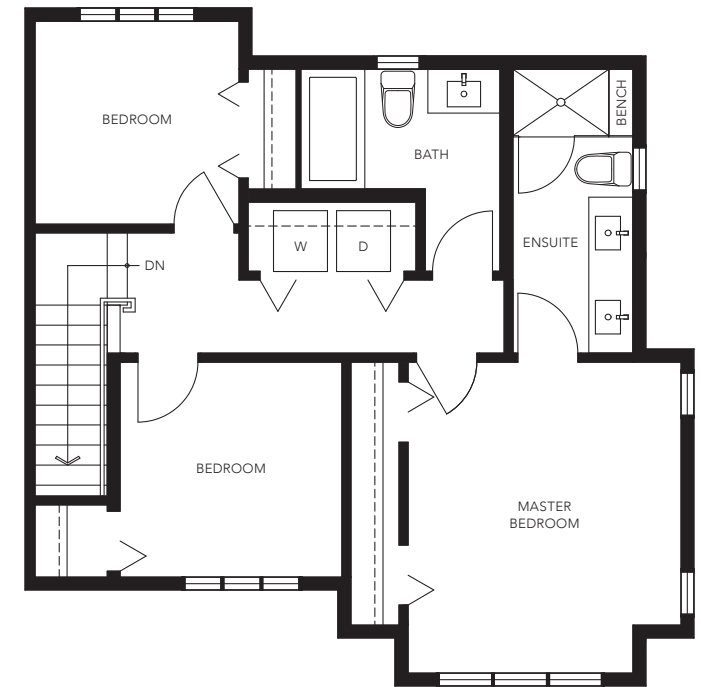

PROVENANCE

MAPLE RIDGE

PLAN B1

BURNETT SERIES

3 BEDROOM, 2.5 BATHROOM
APPROX. 1,320 – 1,335 SQ.FT.

LOWER

MAIN

UPPER