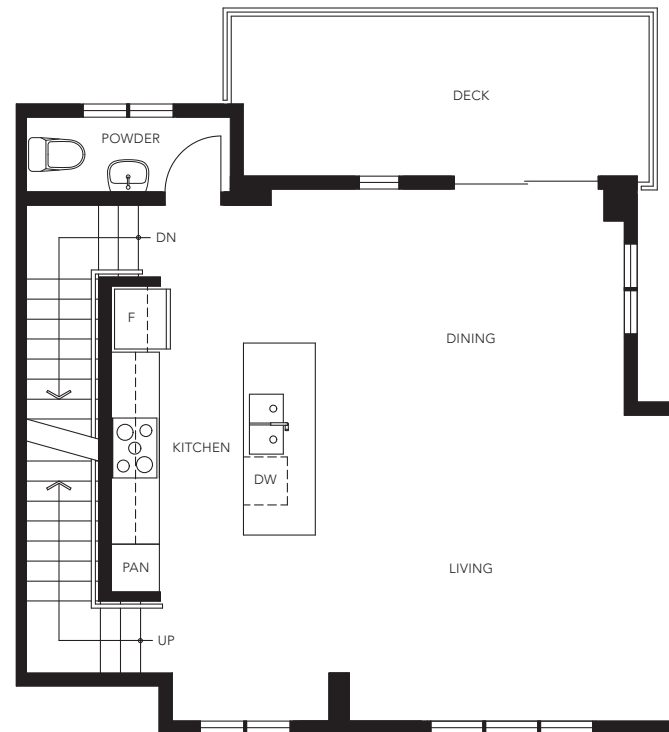

PROVENANCE

MAPLE RIDGE

PLAN B1

BURNETT SERIES

3 BEDROOM, 2.5 BATHROOM
APPROX. 1,320 – 1,335 SQ.FT.

LOWER

MAIN

UPPER