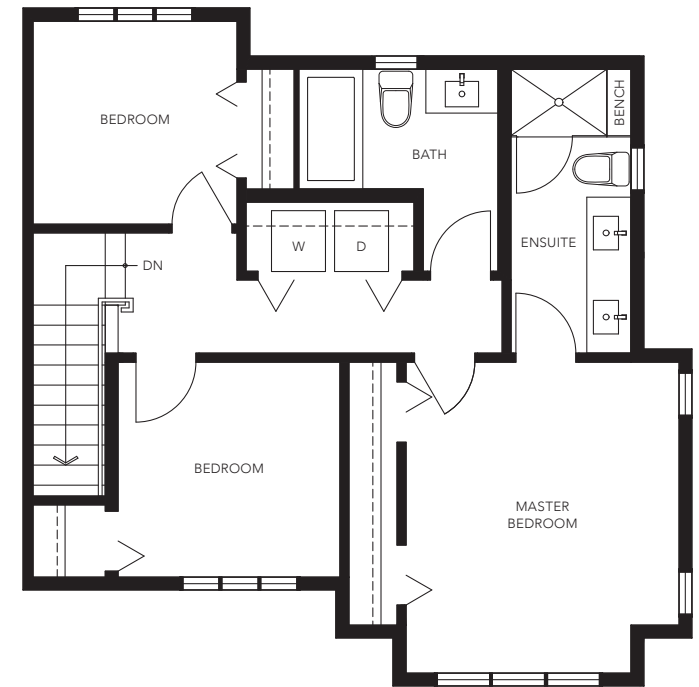

PROVENANCE

MAPLE RIDGE

PLAN B1

BURNETT SERIES

3 BEDROOM, 2.5 BATHROOM
APPROX. 1,320 – 1,335 SQ.FT.

LOWER

MAIN

UPPER