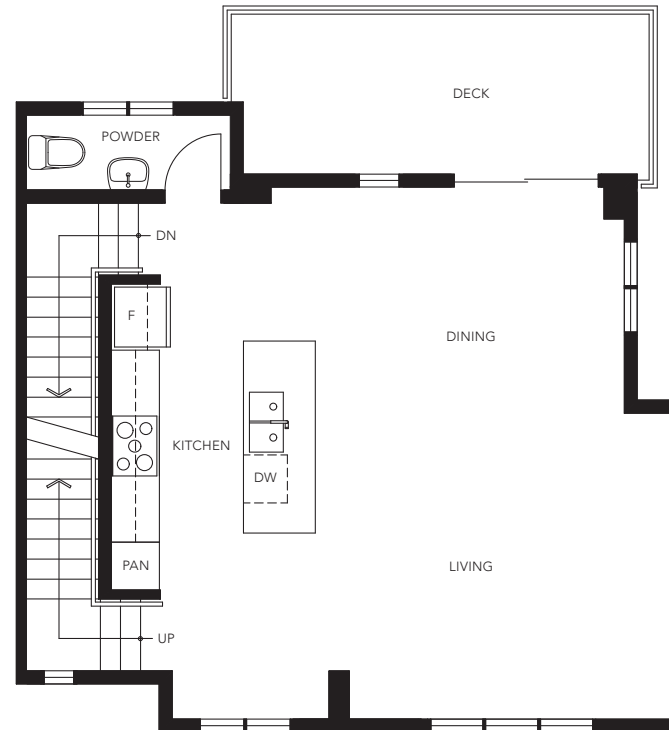

PROVENANCE

MAPLE RIDGE

PLAN B1

BURNETT SERIES

3 BEDROOM, 2.5 BATHROOM
APPROX. 1,320 – 1,335 SQ.FT.

LOWER

MAIN

UPPER