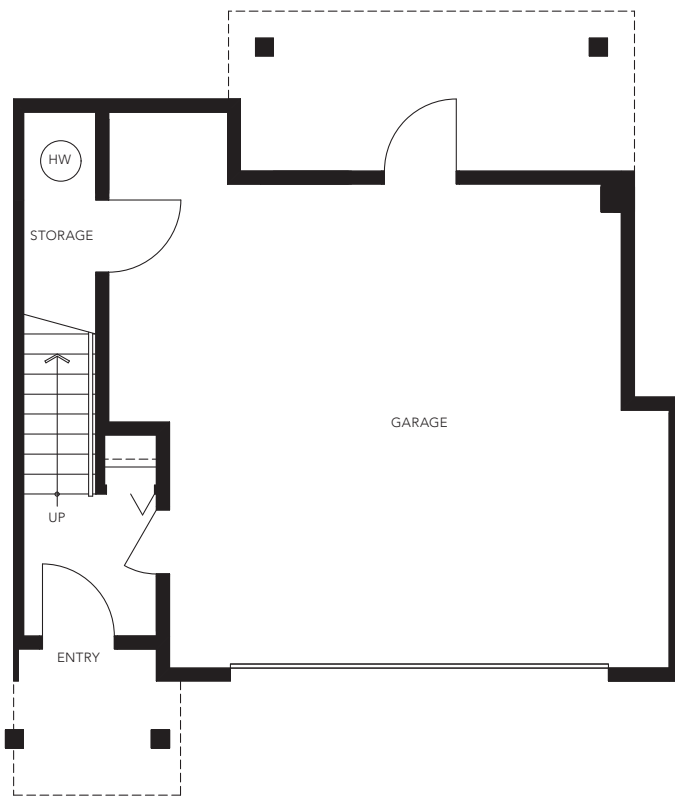

PROVENANCE

MAPLE RIDGE

PLAN B1

BURNETT SERIES

3 BEDROOM, 2.5 BATHROOM
APPROX. 1,320 – 1,335 SQ.FT.

LOWER

MAIN

UPPER