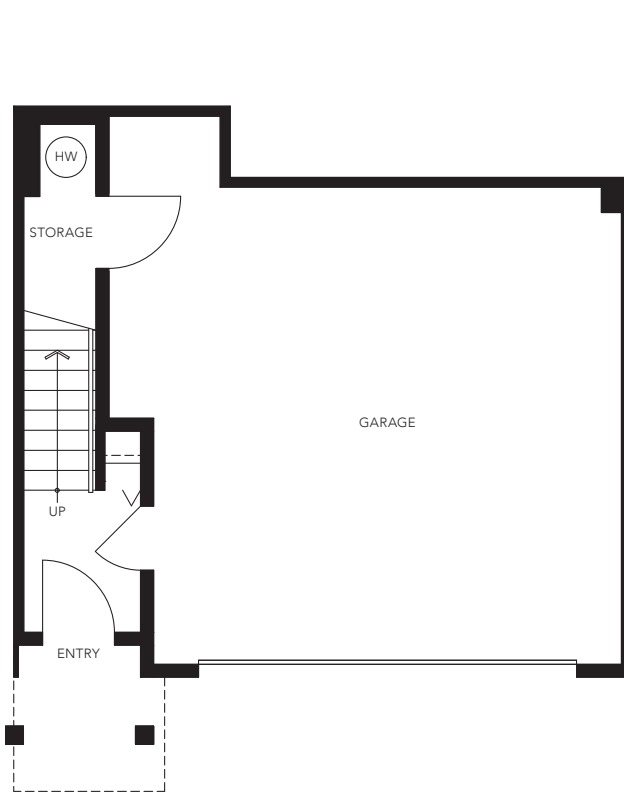

# PLAN A

## AMBER SERIES

3 BEDROOM, 2.5 BATHROOM  
APPROX. 1,280 SQ.FT.

LOWER

MAIN

UPPER