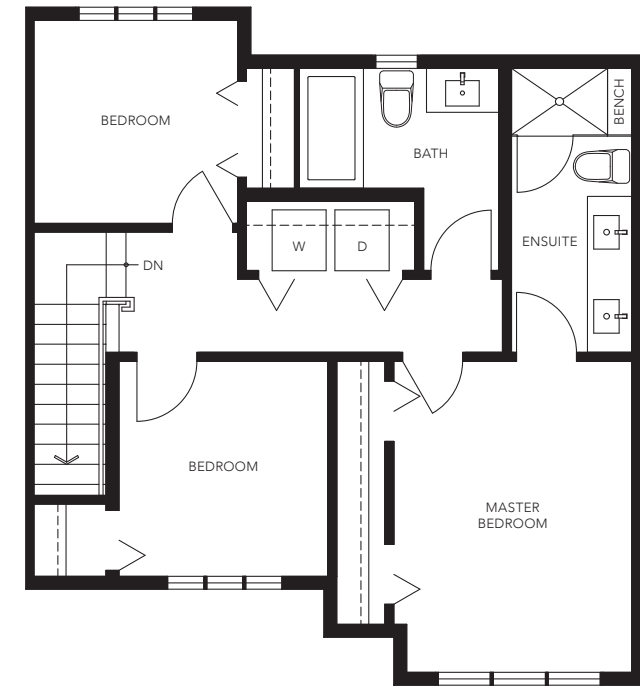

## AMBER SERIES

3 BEDROOM, 2.5 BATHROOM  
APPROX. 1,280 SQ.FT.

LOWER

MAIN

UPPER