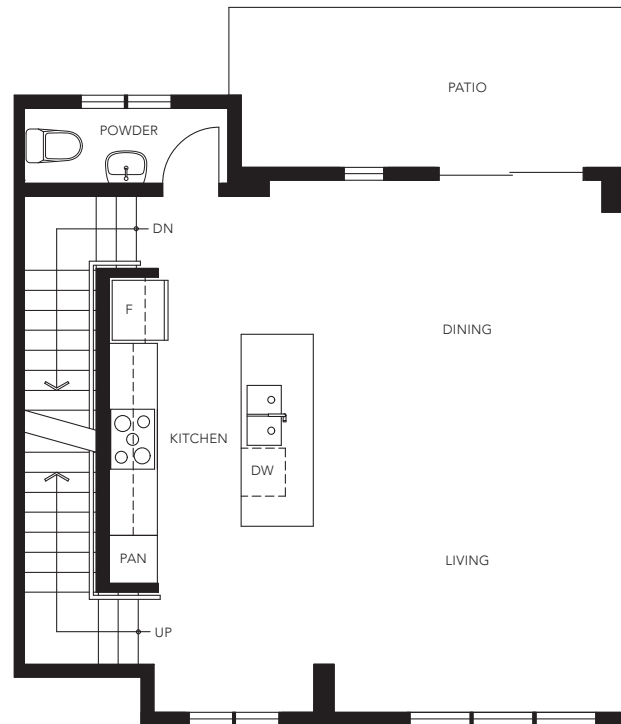

# PLAN A

## AMBER SERIES

3 BEDROOM, 2.5 BATHROOM  
APPROX. 1,280 SQ.FT.

LOWER

MAIN

UPPER