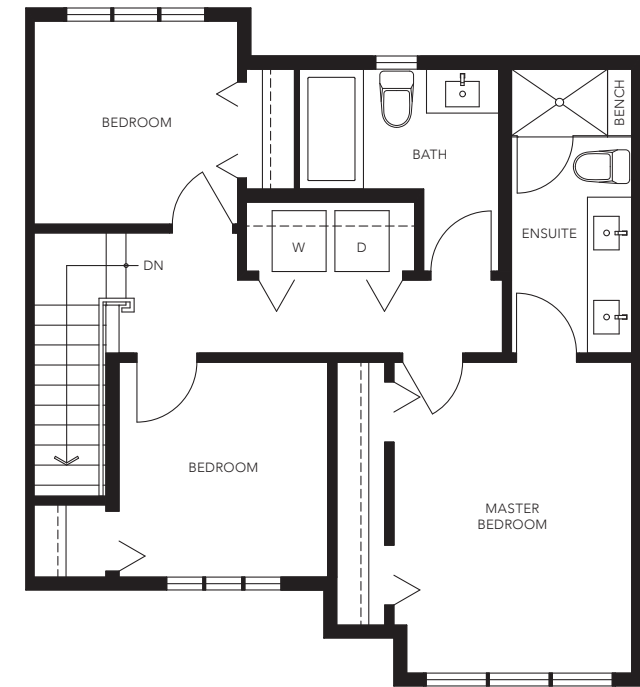

PROVENANCE

MAPLE RIDGE

PLAN A1

AMBER SERIES

3 BEDROOM, 2.5 BATHROOM
APPROX. 1,280 SQ.FT.

LOWER

MAIN

UPPER