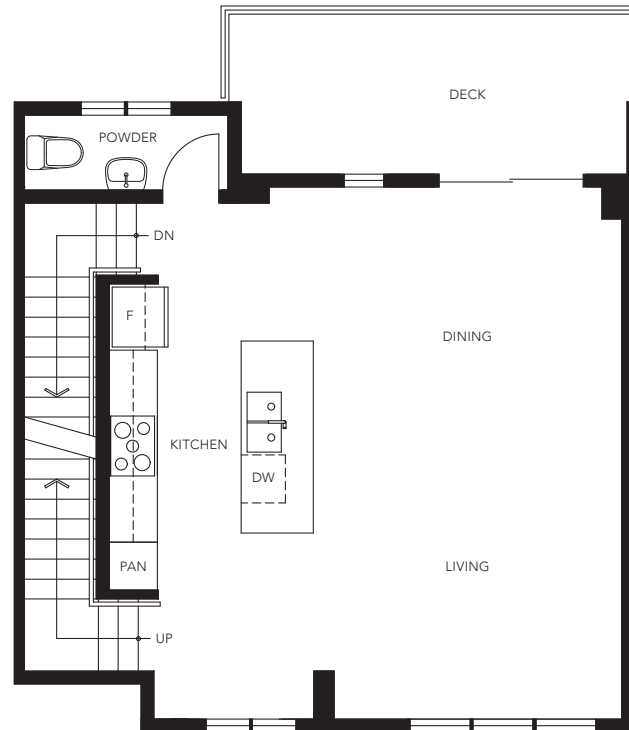

PROVENANCE

MAPLE RIDGE

PLAN A1

AMBER SERIES

3 BEDROOM, 2.5 BATHROOM
APPROX. 1,280 SQ.FT.

LOWER

MAIN

UPPER