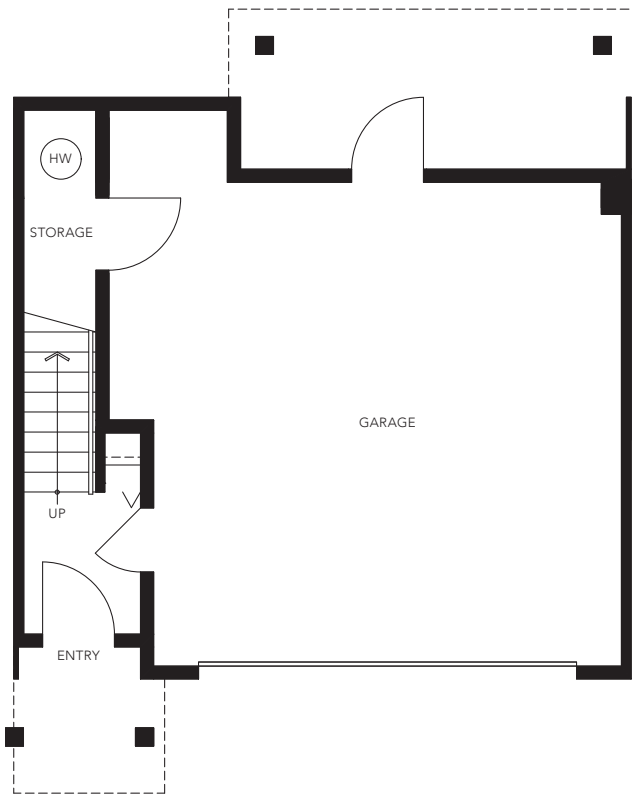

PROVENANCE

MAPLE RIDGE

PLAN A1

AMBER SERIES

3 BEDROOM, 2.5 BATHROOM
APPROX. 1,280 SQ.FT.

LOWER

MAIN

UPPER