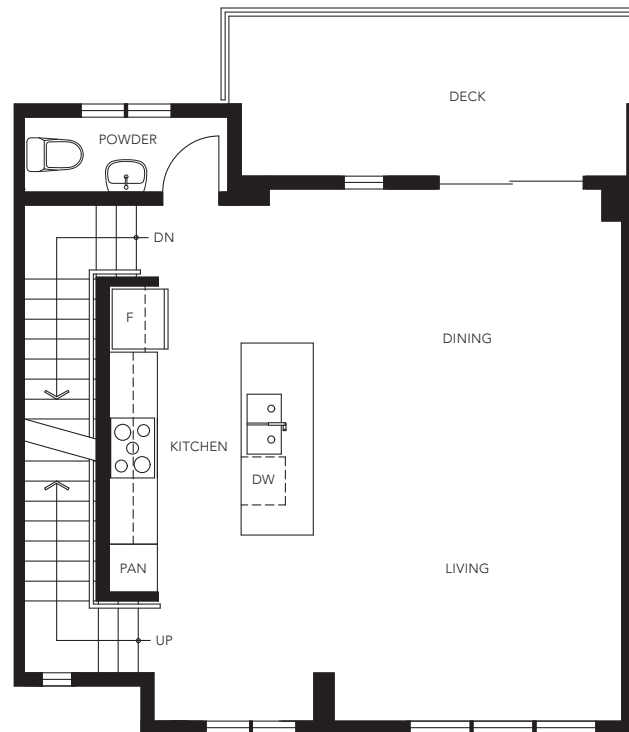

PROVENANCE

MAPLE RIDGE

PLAN A1

AMBER SERIES

3 BEDROOM, 2.5 BATHROOM
APPROX. 1,280 SQ.FT.

LOWER

MAIN

UPPER