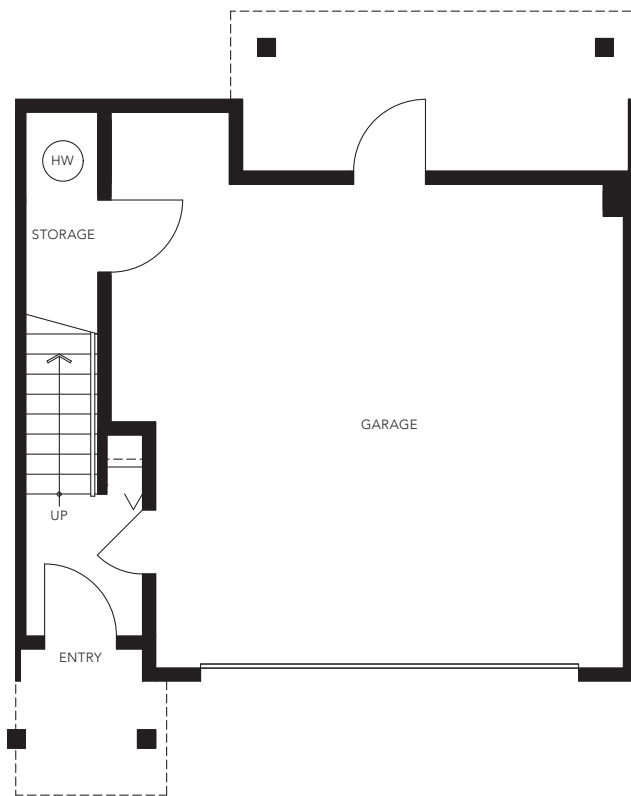

PROVENANCE

MAPLE RIDGE

PLAN A1

AMBER SERIES

3 BEDROOM, 2.5 BATHROOM
APPROX. 1,280 SQ.FT.

LOWER

MAIN

UPPER