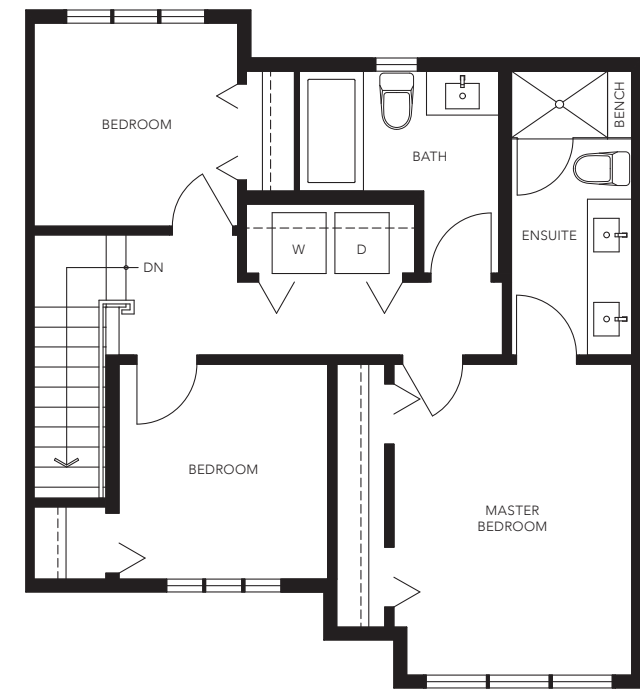

PROVENANCE

MAPLE RIDGE

PLAN A1

AMBER SERIES

3 BEDROOM, 2.5 BATHROOM
APPROX. 1,280 SQ.FT.

LOWER

MAIN

UPPER