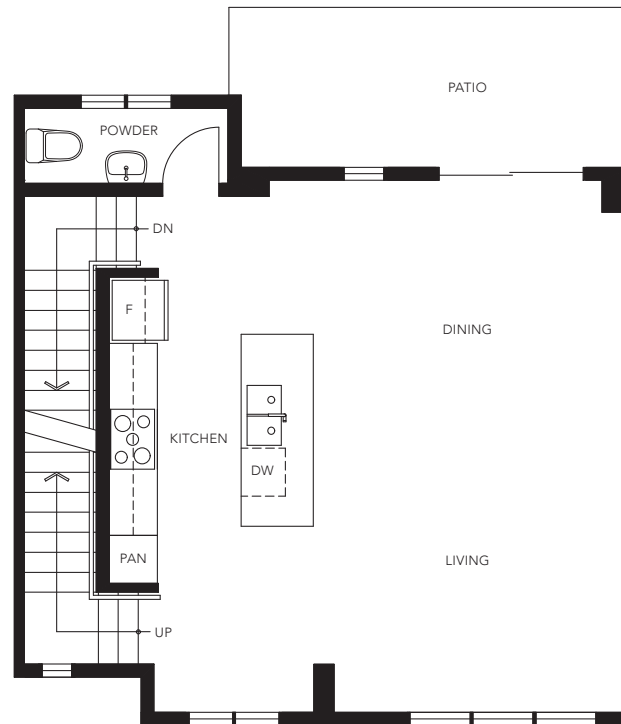

# PLAN A

## AMBER SERIES

3 BEDROOM, 2.5 BATHROOM  
APPROX. 1,280 SQ.FT.

LOWER

MAIN

UPPER