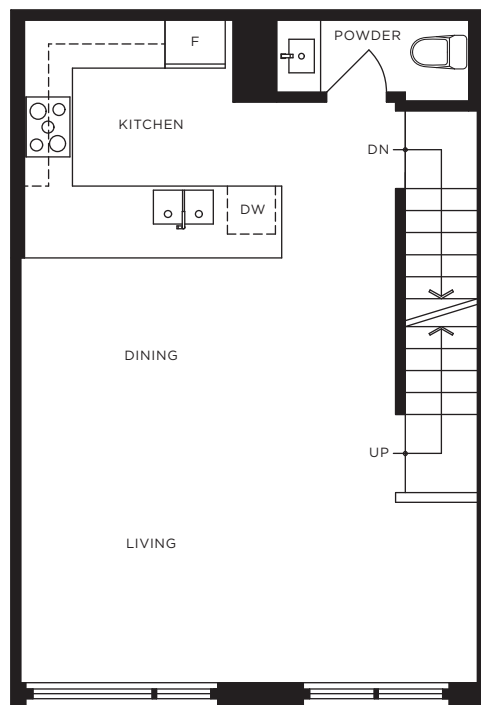

TOWNHOME B

3 BEDROOM, 3.5 BATHROOM

APPROX. 1,608 SQ. FT.

LOWER

MAIN

UPPER

LEVEL 1

Please refer to building model for balcony details as they can vary from home to home.