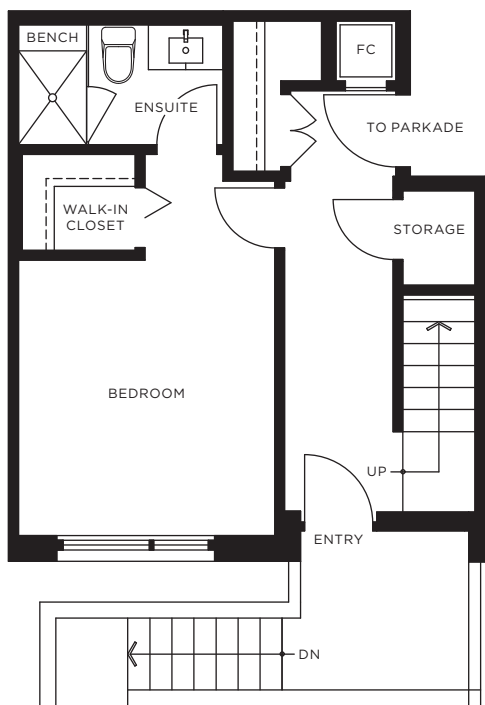

TOWNHOME B

3 BEDROOM, 3.5 BATHROOM

APPROX. 1,608 SQ. FT.

LOWER

MAIN

UPPER

LEVEL 1

Please refer to building model for balcony details as they can vary from home to home.