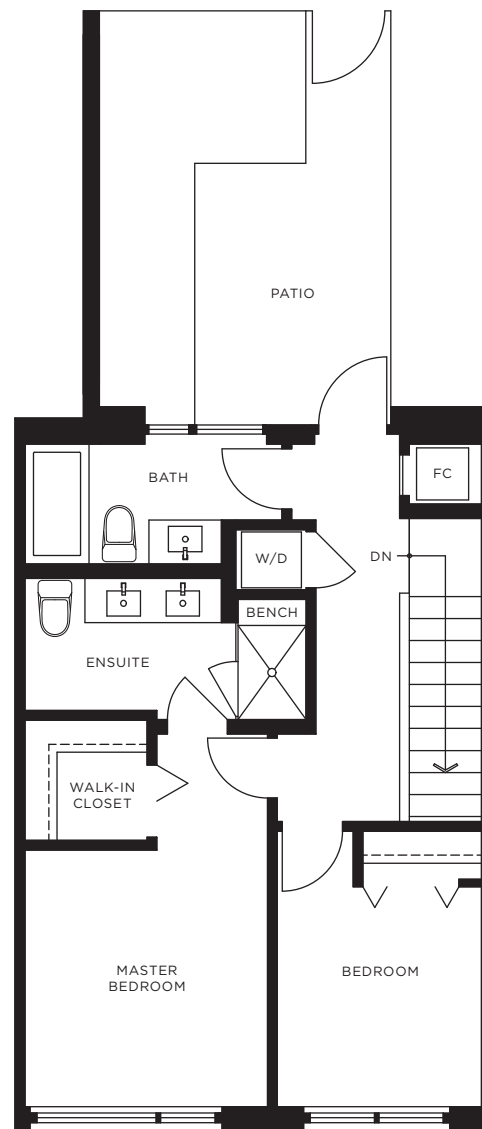

TOWNHOME B

3 BEDROOM, 3.5 BATHROOM

APPROX. 1,608 SQ. FT.

LOWER

MAIN

UPPER

LEVEL 1

Please refer to building model for balcony details as they can vary from home to home.