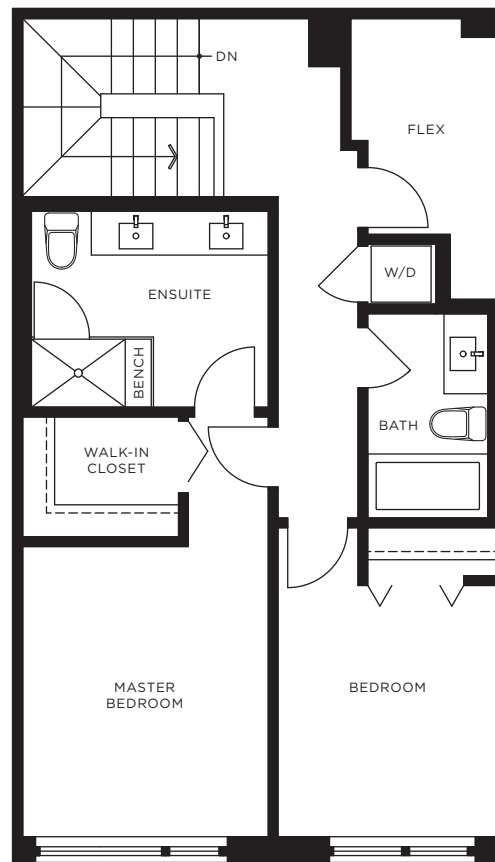

TOWNHOME A

2 BEDROOM + FLEX, 2.5 BATHROOM
APPROX. 1,370 SQ. FT.

MAIN

UPPER

Please refer to building model for balcony details as they can vary from home to home.