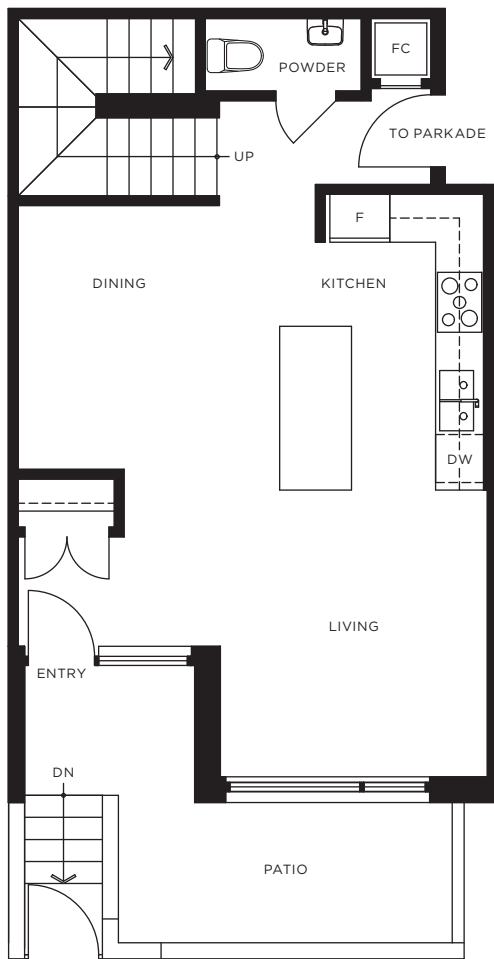

TOWNHOME A

2 BEDROOM + FLEX, 2.5 BATHROOM
APPROX. 1,370 SQ. FT.

MAIN

UPPER

Please refer to building model for balcony details as they can vary from home to home.