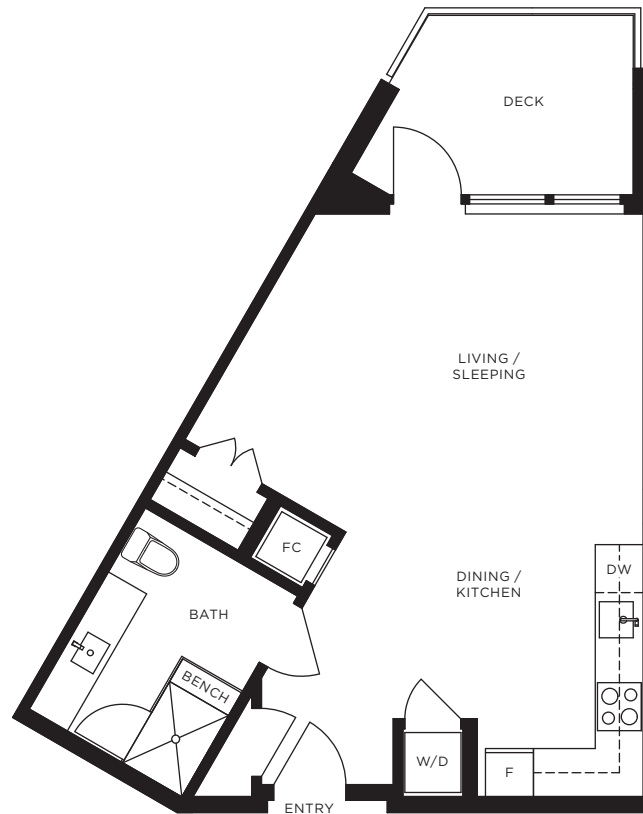

# PLAN S

STUDIO, 1 BATHROOM  
APPROX. 526 SQ. FT.

Please refer to building model for balcony details as they can vary from home to home.