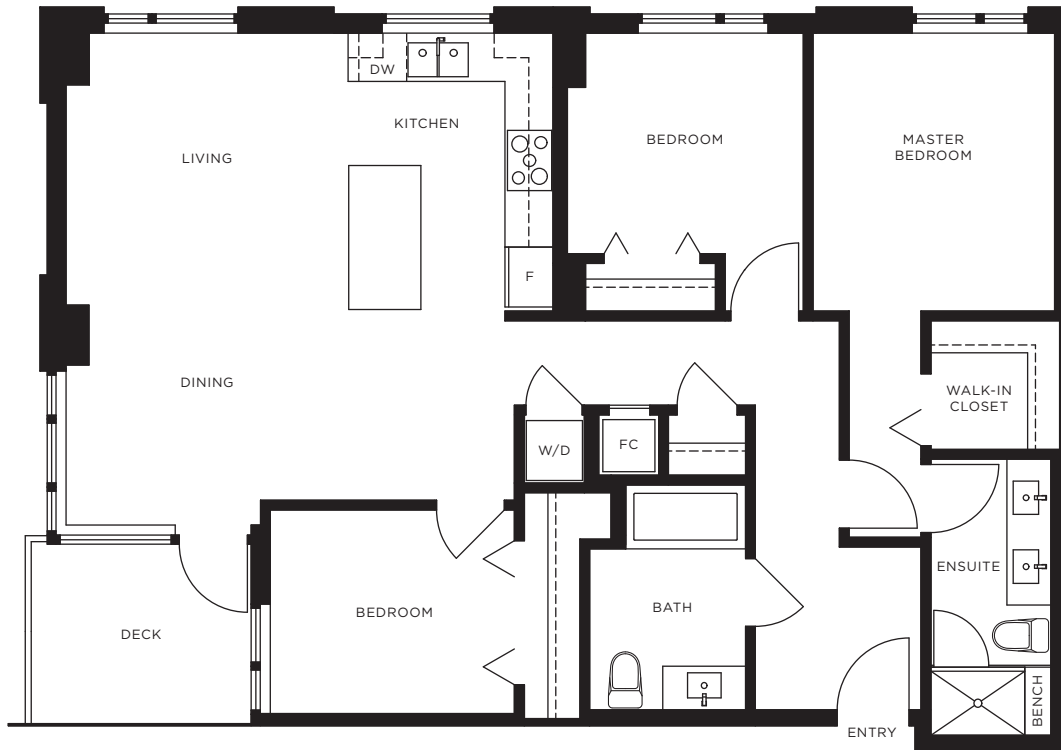

PLAN F1

3 BEDROOM, 2 BATHROOM
APPROX. 1,235 SQ. FT.

Please refer to building model for balcony details as they can vary from home to home.