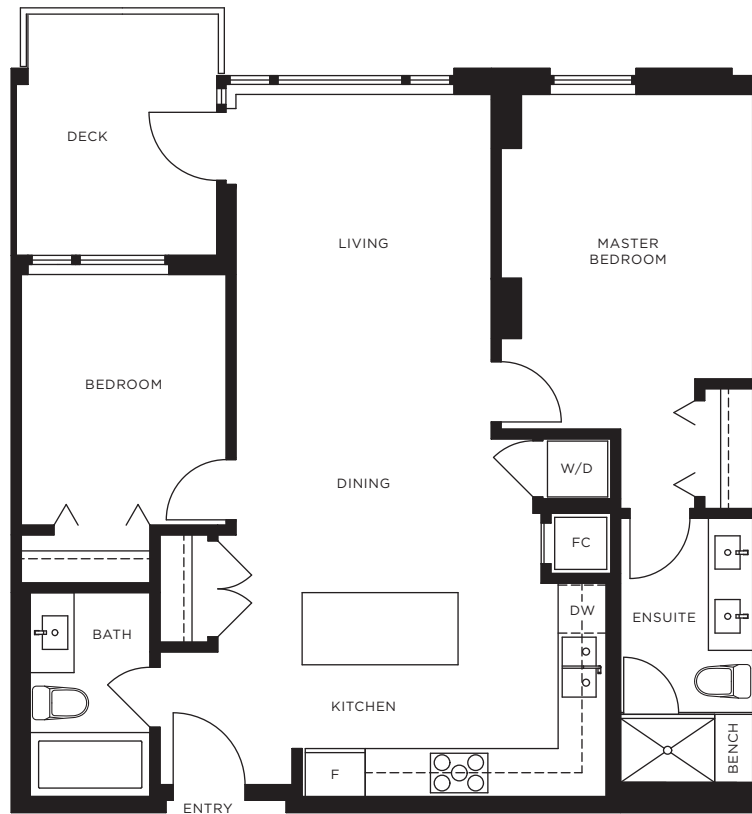

PLAN D5

2 BEDROOM, 2 BATHROOM
APPROX. 900 SQ. FT.

Please refer to building model for balcony details as they can vary from home to home.