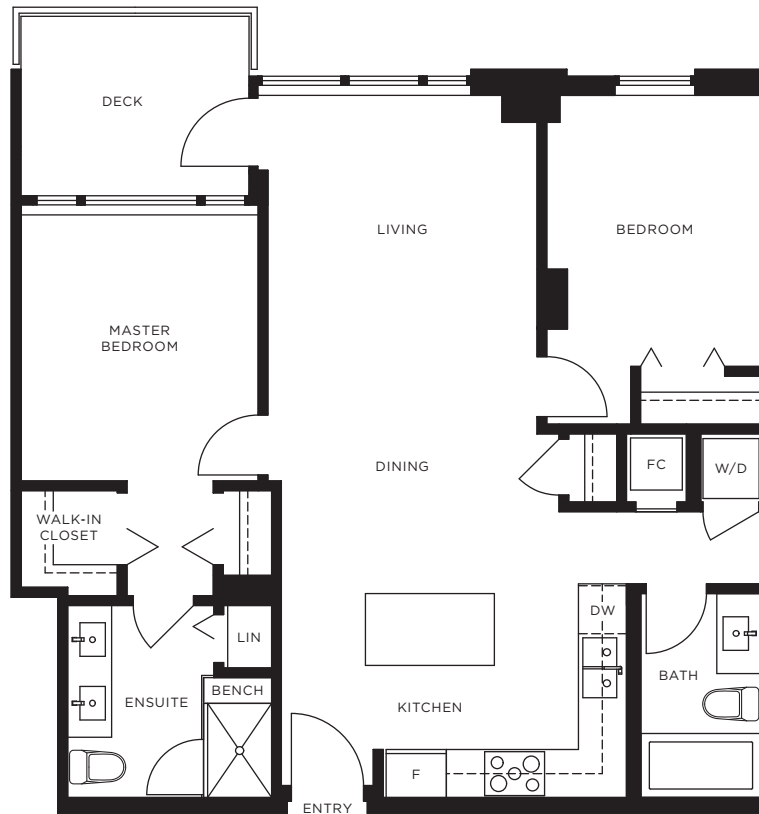

PLAN D1

2 BEDROOM, 2 BATHROOM
APPROX. 896 SQ. FT.

Please refer to building model for balcony details as they can vary from home to home.

LEVELS 3-9