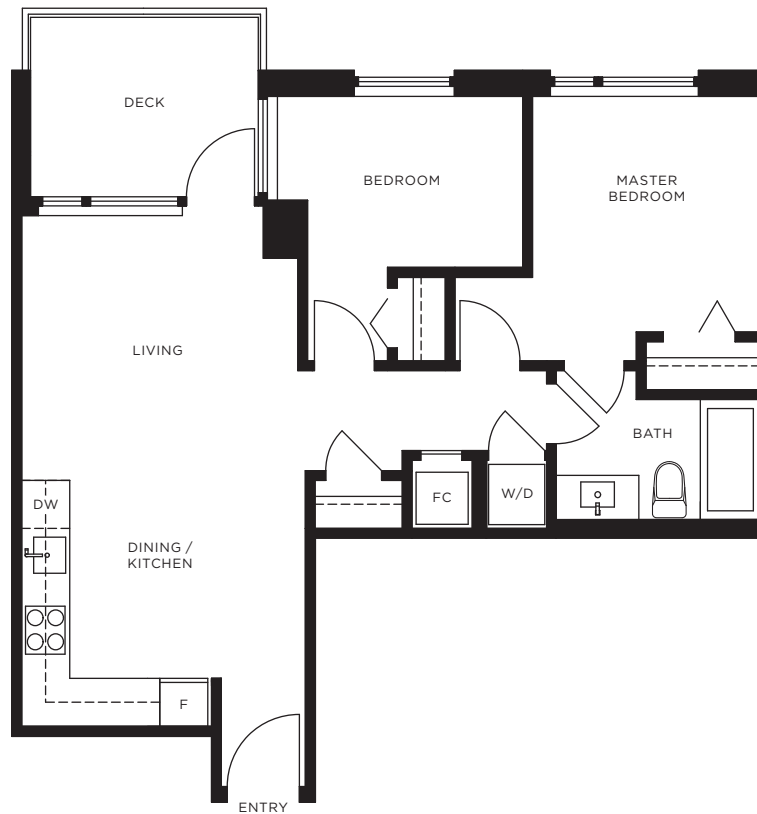

PLAN C4

2 BEDROOM, 1 BATHROOM
APPROX. 659 SQ. FT.

Please refer to building model for balcony details as they can vary from home to home.