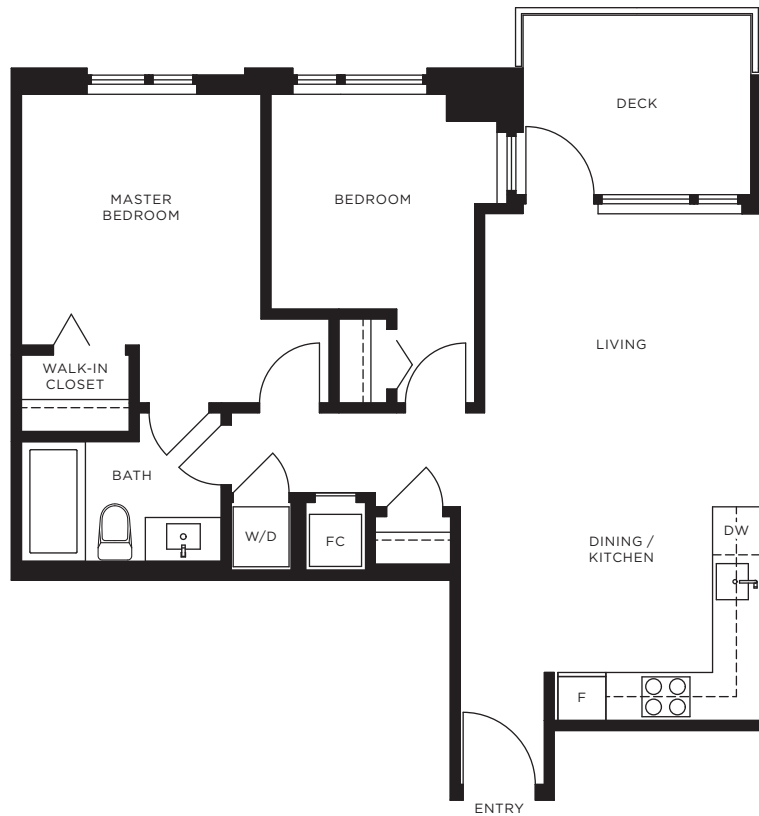

PLAN C1

2 BEDROOM, 1 BATHROOM
APPROX. 695 SQ. FT.

Please refer to building model for balcony details as they can vary from home to home.

LEVELS 3-9