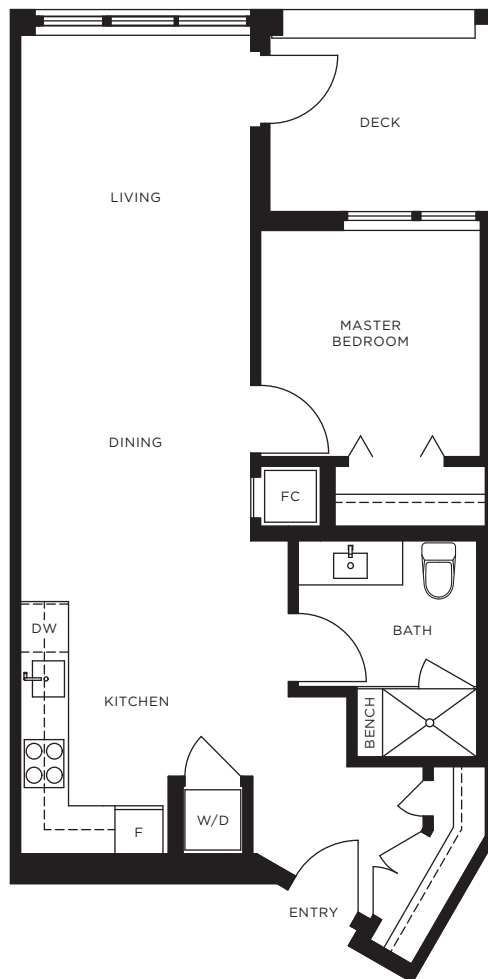

PLAN A3

1 BEDROOM, 1 BATHROOM
APPROX. 678 SQ. FT.

Please refer to building model for balcony details as they can vary from home to home.