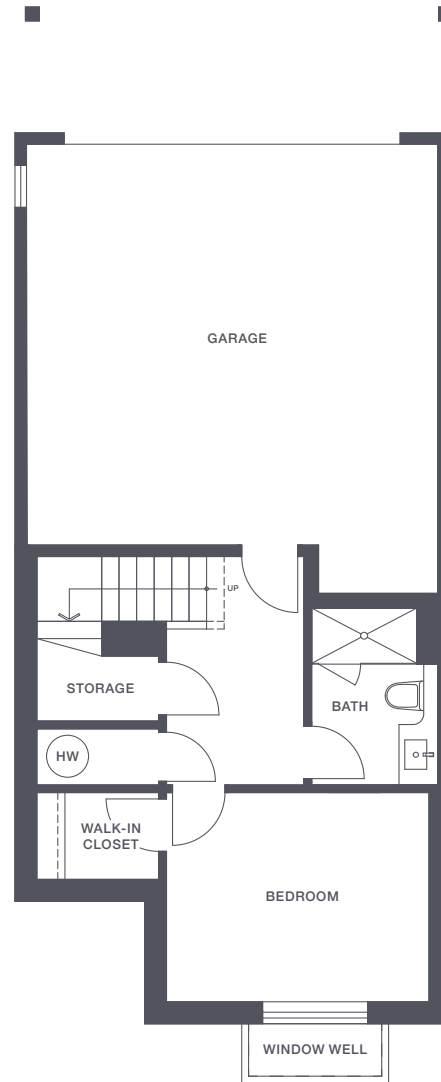

HADLEIGH
ON THE PARK

AYDON SERIES

Plan A2

4 Bedroom + Family Room

4.5 Bathroom

Approx. 2,120 Sq.Ft.

LOWER

MAIN

UPPER