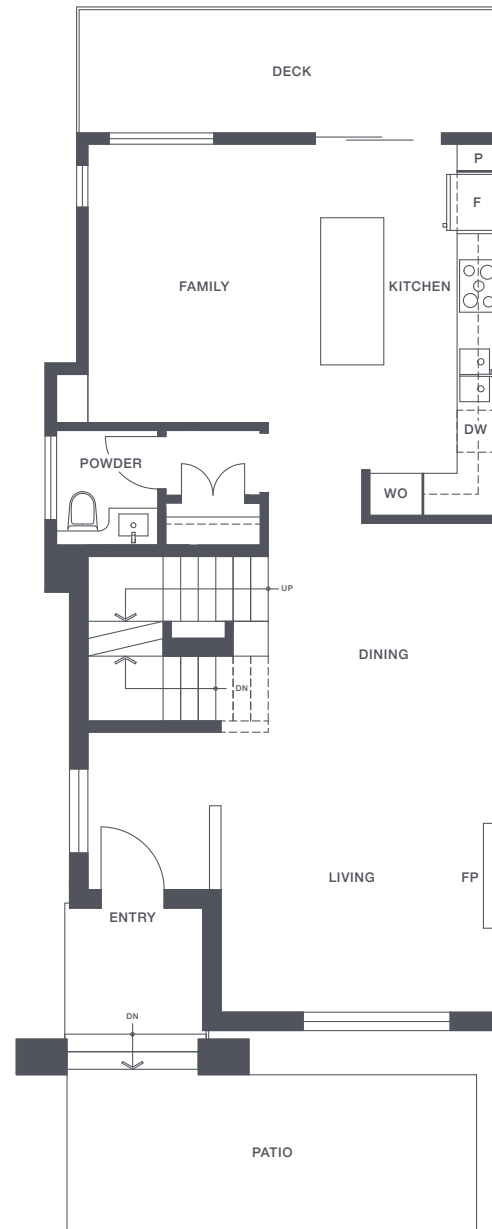

HADLEIGH
ON THE PARK

AYDON SERIES

Plan A2

4 Bedroom + Family Room

4.5 Bathroom

Approx. 2,120 Sq.Ft.

LOWER

MAIN

UPPER