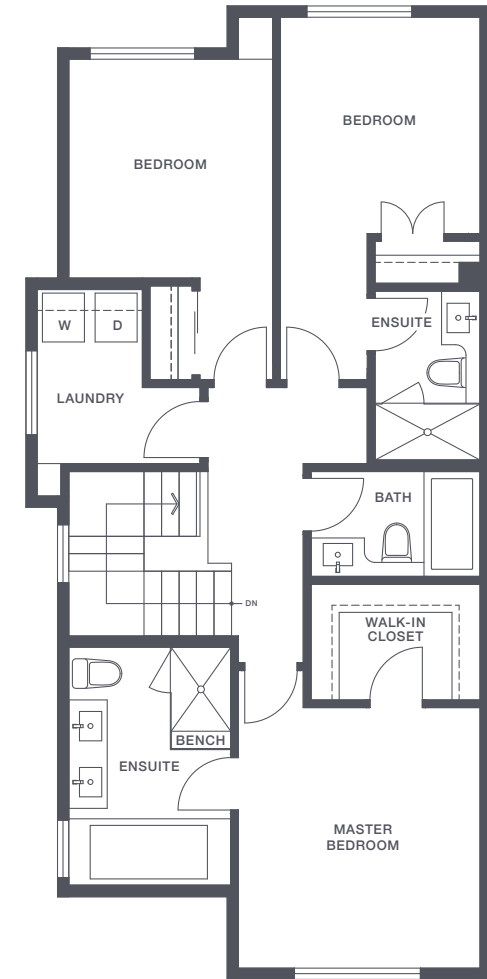

HADLEIGH
ON THE PARK

AYDON SERIES

Plan A2

4 Bedroom + Family Room

4.5 Bathroom

Approx. 2,120 Sq.Ft.

LOWER

MAIN

UPPER