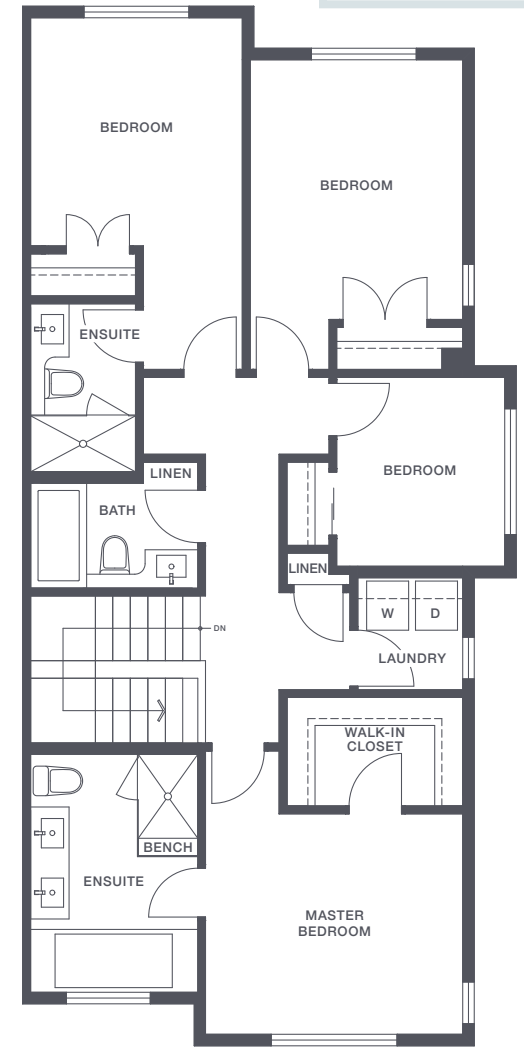

DOVER SERIES

Plan D

5 Bedroom + Rec Room
4.5 Bathroom
Approx. 2,334 Sq.Ft.

LOWER

MAIN

DRAFT

UPPER