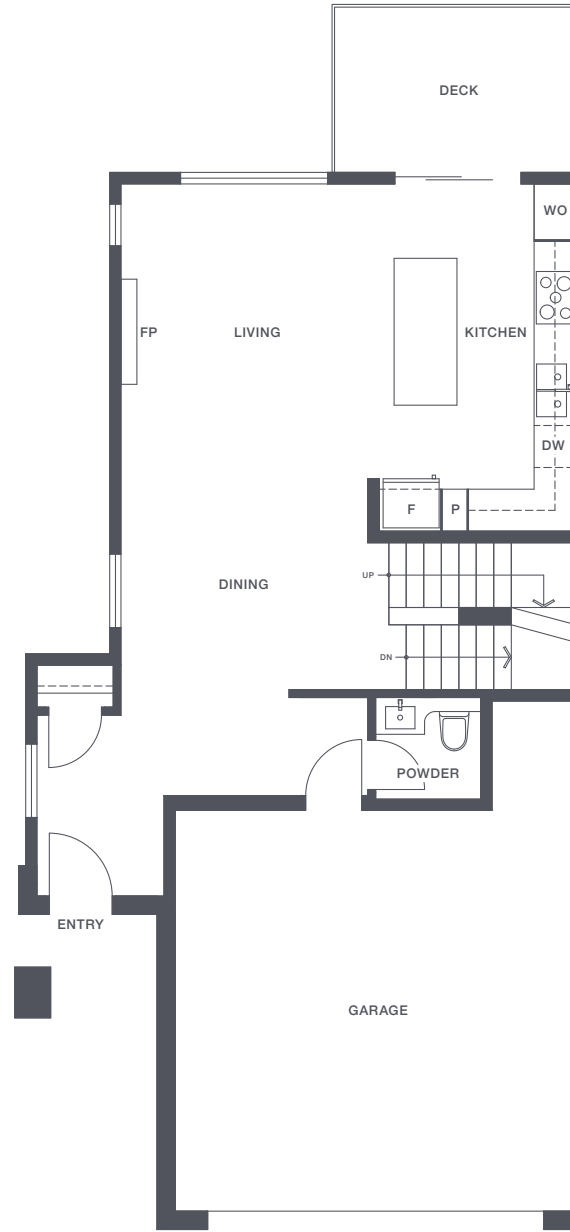

DRAFT

HADLEIGH
ON THE PARK

CARLISLE SERIES

Plan C

4 Bedroom + Rec Room Duplex
4.5 Bathroom
Approx. 2,346 Sq.Ft.

LOWER

MAIN

UPPER