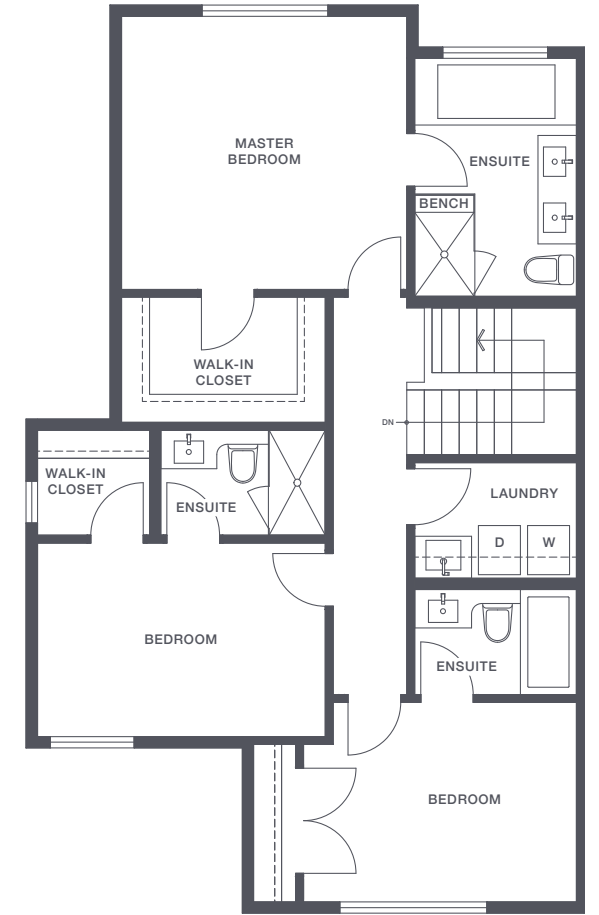

DRAFT

HADLEIGH
ON THE PARK

CARLISLE SERIES

Plan C

4 Bedroom + Rec Room Duplex
4.5 Bathroom
Approx. 2,346 Sq.Ft.

LOWER

MAIN

UPPER