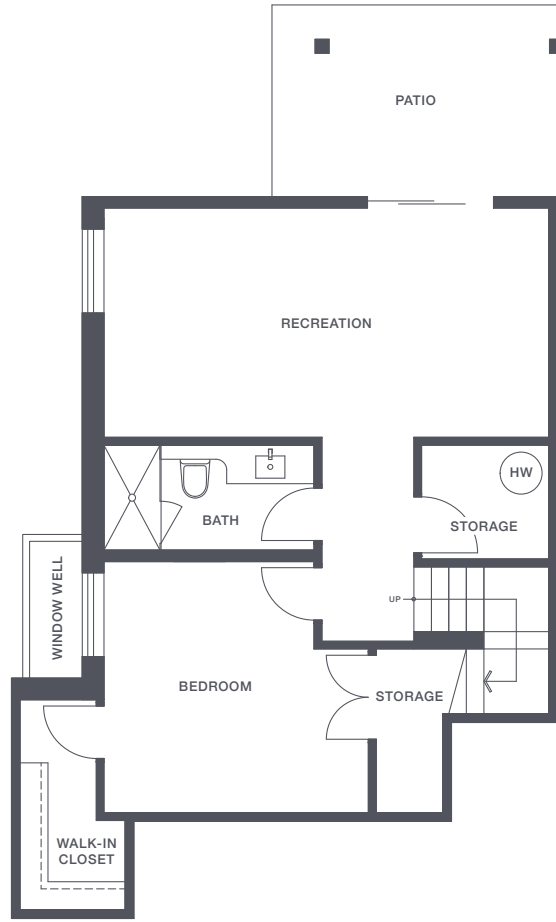

DRAFT

HADLEIGH
ON THE PARK

CARLISLE SERIES

Plan C

4 Bedroom + Rec Room Duplex
4.5 Bathroom
Approx. 2,346 Sq.Ft.

LOWER

MAIN

UPPER