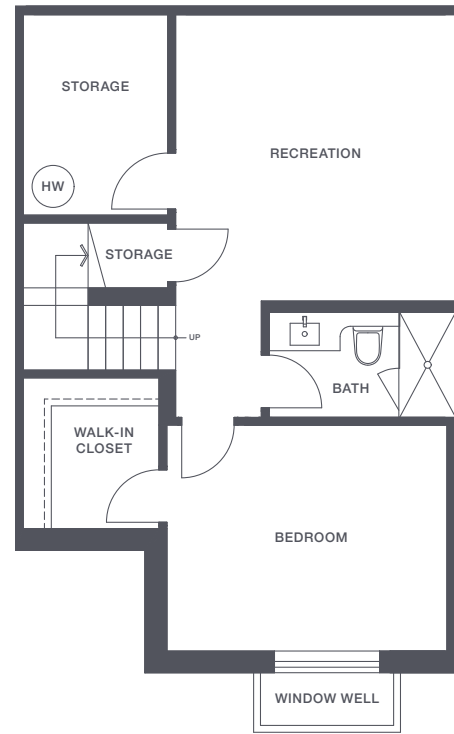

HADLEIGH
ON THE PARK

BEDFORD SERIES

Plan B

4 Bedroom + Rec Room

4.5 Bathroom

Approx. 2,287 Sq.Ft.

LOWER

MAIN

DRAFT

UPPER