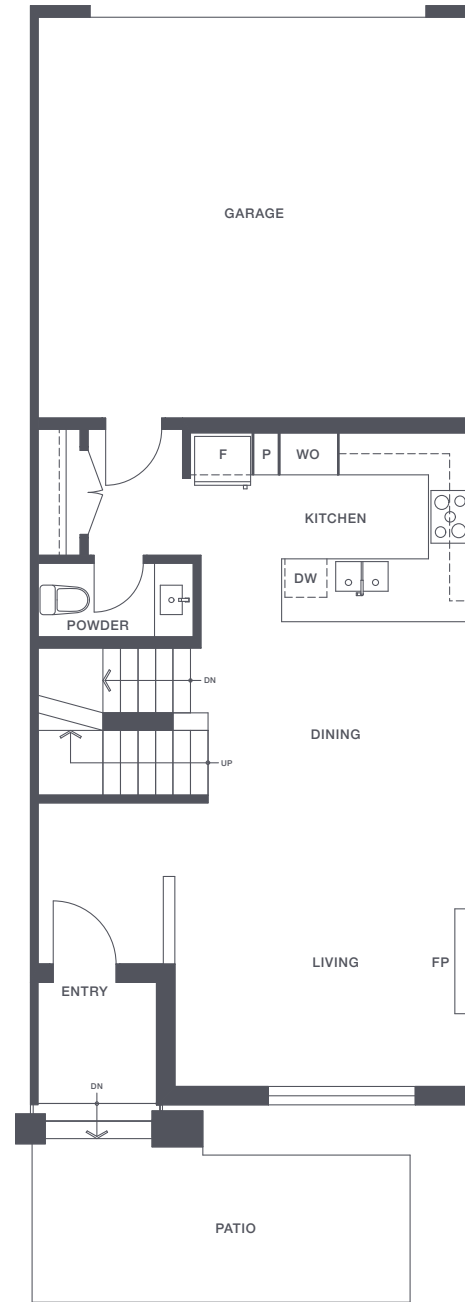

HADLEIGH
ON THE PARK

BEDFORD SERIES

Plan B

4 Bedroom + Rec Room

4.5 Bathroom

Approx. 2,287 Sq.Ft.

LOWER

MAIN

DRAFT

UPPER