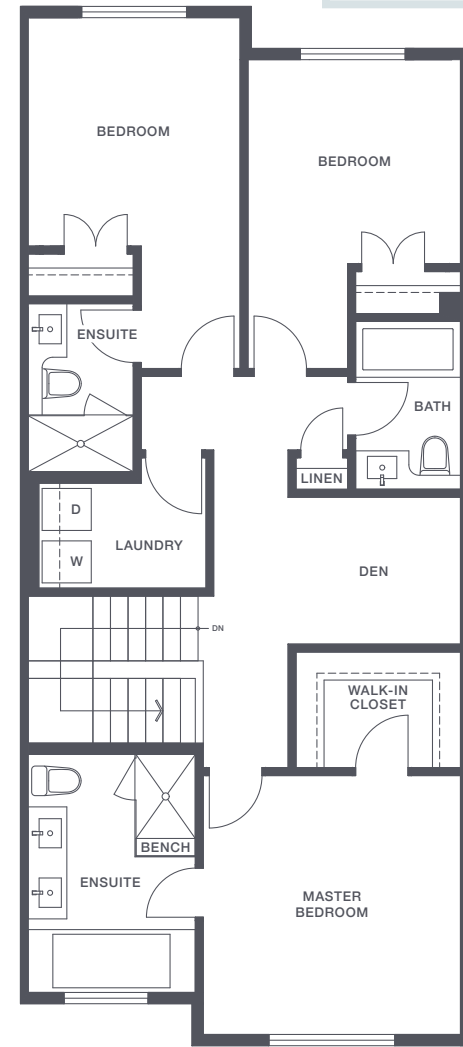

HADLEIGH
ON THE PARK

BEDFORD SERIES

Plan B

4 Bedroom + Rec Room

4.5 Bathroom

Approx. 2,287 Sq.Ft.

LOWER

MAIN

DRAFT

UPPER