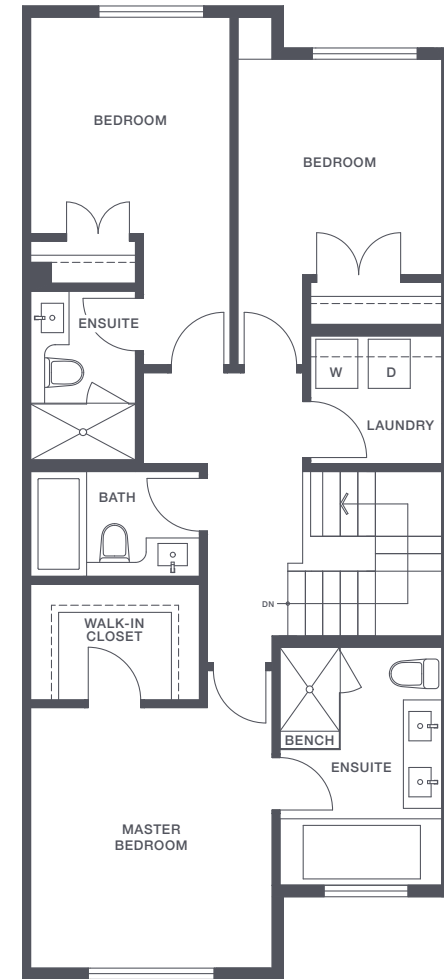

DRAFT

HADLEIGH
ON THE PARK

AYDON SERIES

Plan A

4 Bedroom + Family Room
4.5 Bathroom
Approx. 2,097 Sq.Ft.

LOWER

MAIN

UPPER