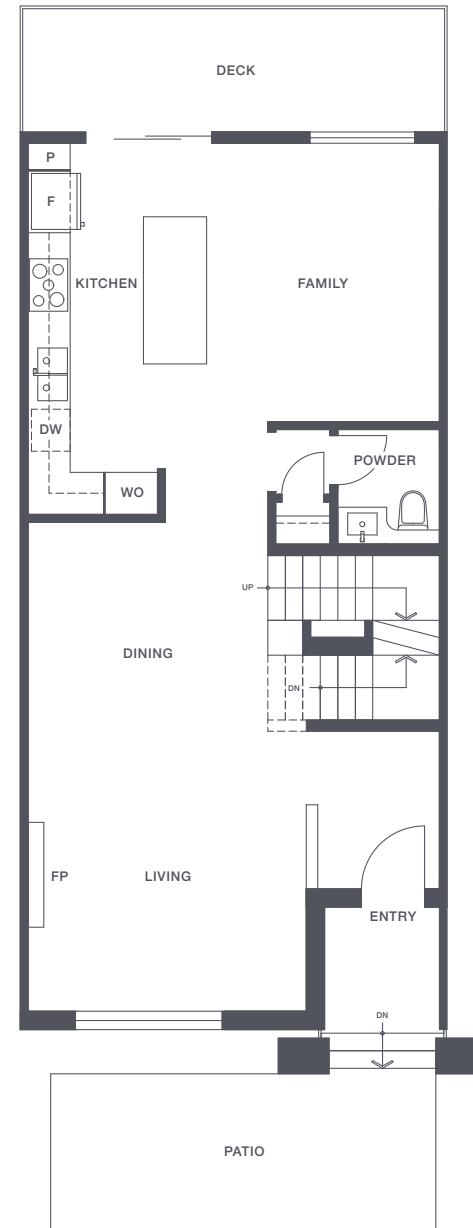

DRAFT

HADLEIGH
ON THE PARK

AYDON SERIES

Plan A

4 Bedroom + Family Room
4.5 Bathroom
Approx. 2,097 Sq.Ft.

LOWER

MAIN

UPPER