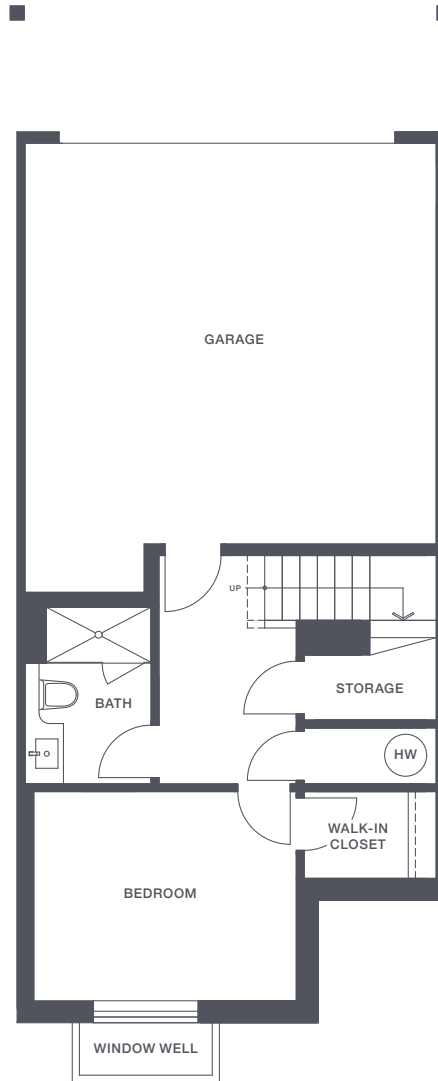

DRAFT

HADLEIGH
ON THE PARK

AYDON SERIES

Plan A

4 Bedroom + Family Room
4.5 Bathroom
Approx. 2,097 Sq.Ft.

LOWER

MAIN

UPPER