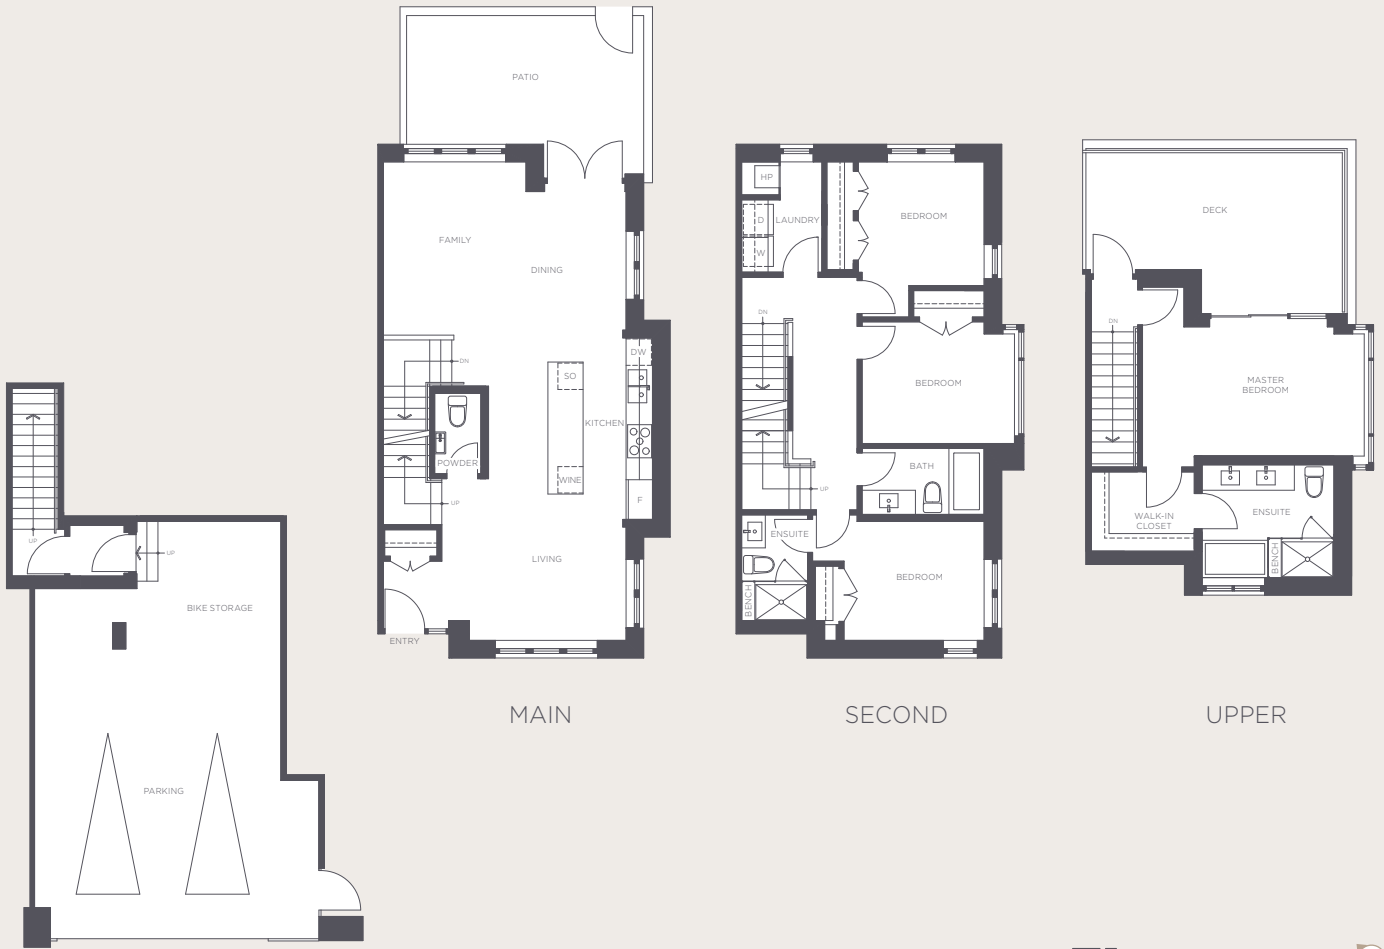

CEDAR WALK

- at leləm -

LOWER

MAIN

SECOND

UPPER

TOWNHOME 1 PLAN B1

4 BEDROOM, 3.5 BATHROOM
2,030 SQ. FT. (APPROX.)