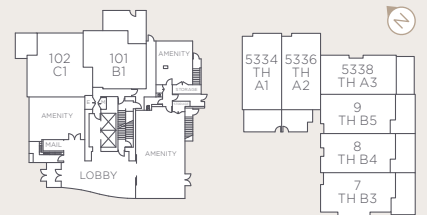

CEDAR WALK

- at leləm -

LOWER

MAIN

SECOND

UPPER

TOWNHOME 1 PLAN B1

4 BEDROOM, 3.5 BATHROOM
2,030 SQ. FT. (APPROX.)