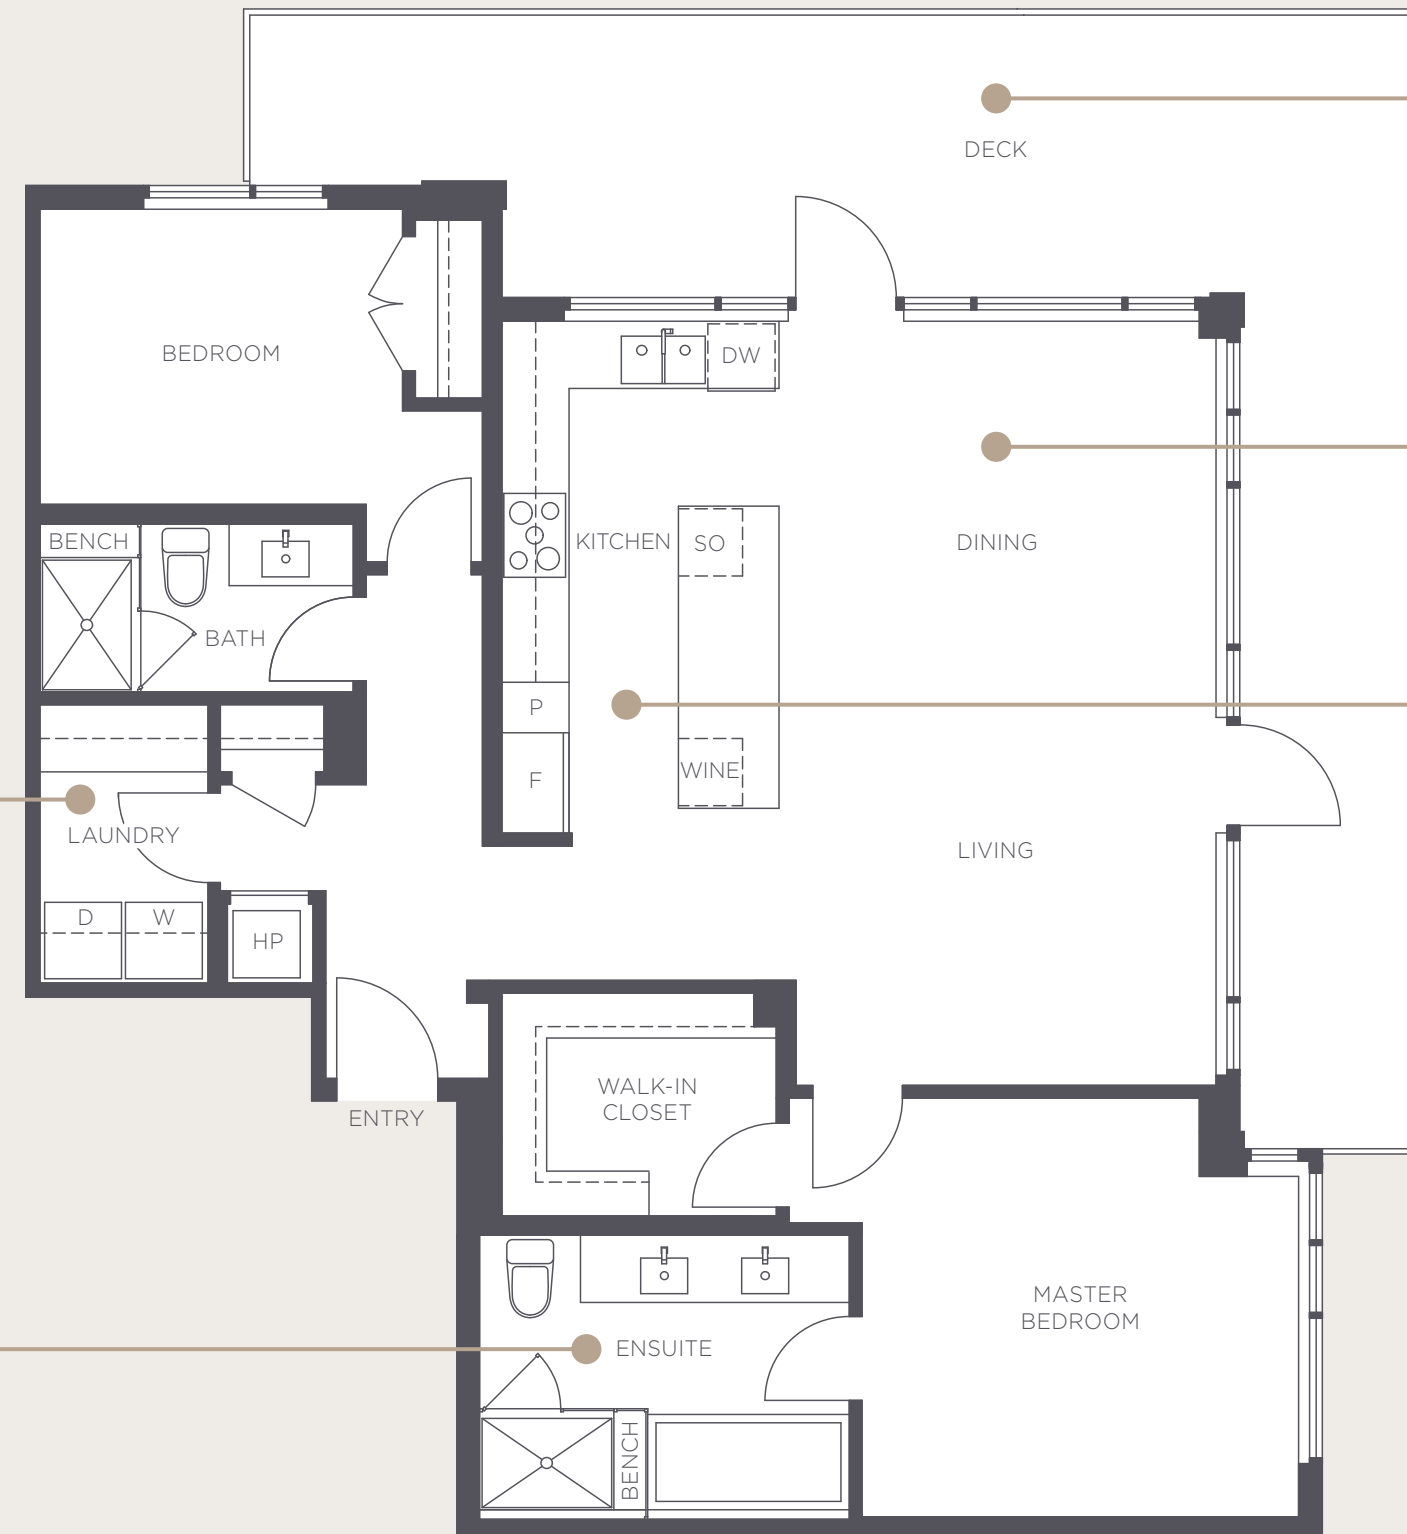

CEDAR WALK

— at leləm —

Entertain friends or unwind on a generous private balcony or deck

Nine foot over-height ceilings in main living areas with engineered wood flooring throughout main living spaces and luxurious wool carpeting in bedrooms

In-suite side-by-side washer and dryer makes laundry effortlessly convenient

Spa-inspired ensuites featuring:

- Marble floor tiles and feature wall
- Floating-style cabinets
- European-style shower with bench seating
- Square undermount washbasins
- Convenient cabinet behind a backlit mirror
- Sleek-profile, dual-flush water closets

PENTHOUSE 4

2 BEDROOM, 2 BATHROOM
1,200 SQ. FT. (APPROX.)

LEVEL 18