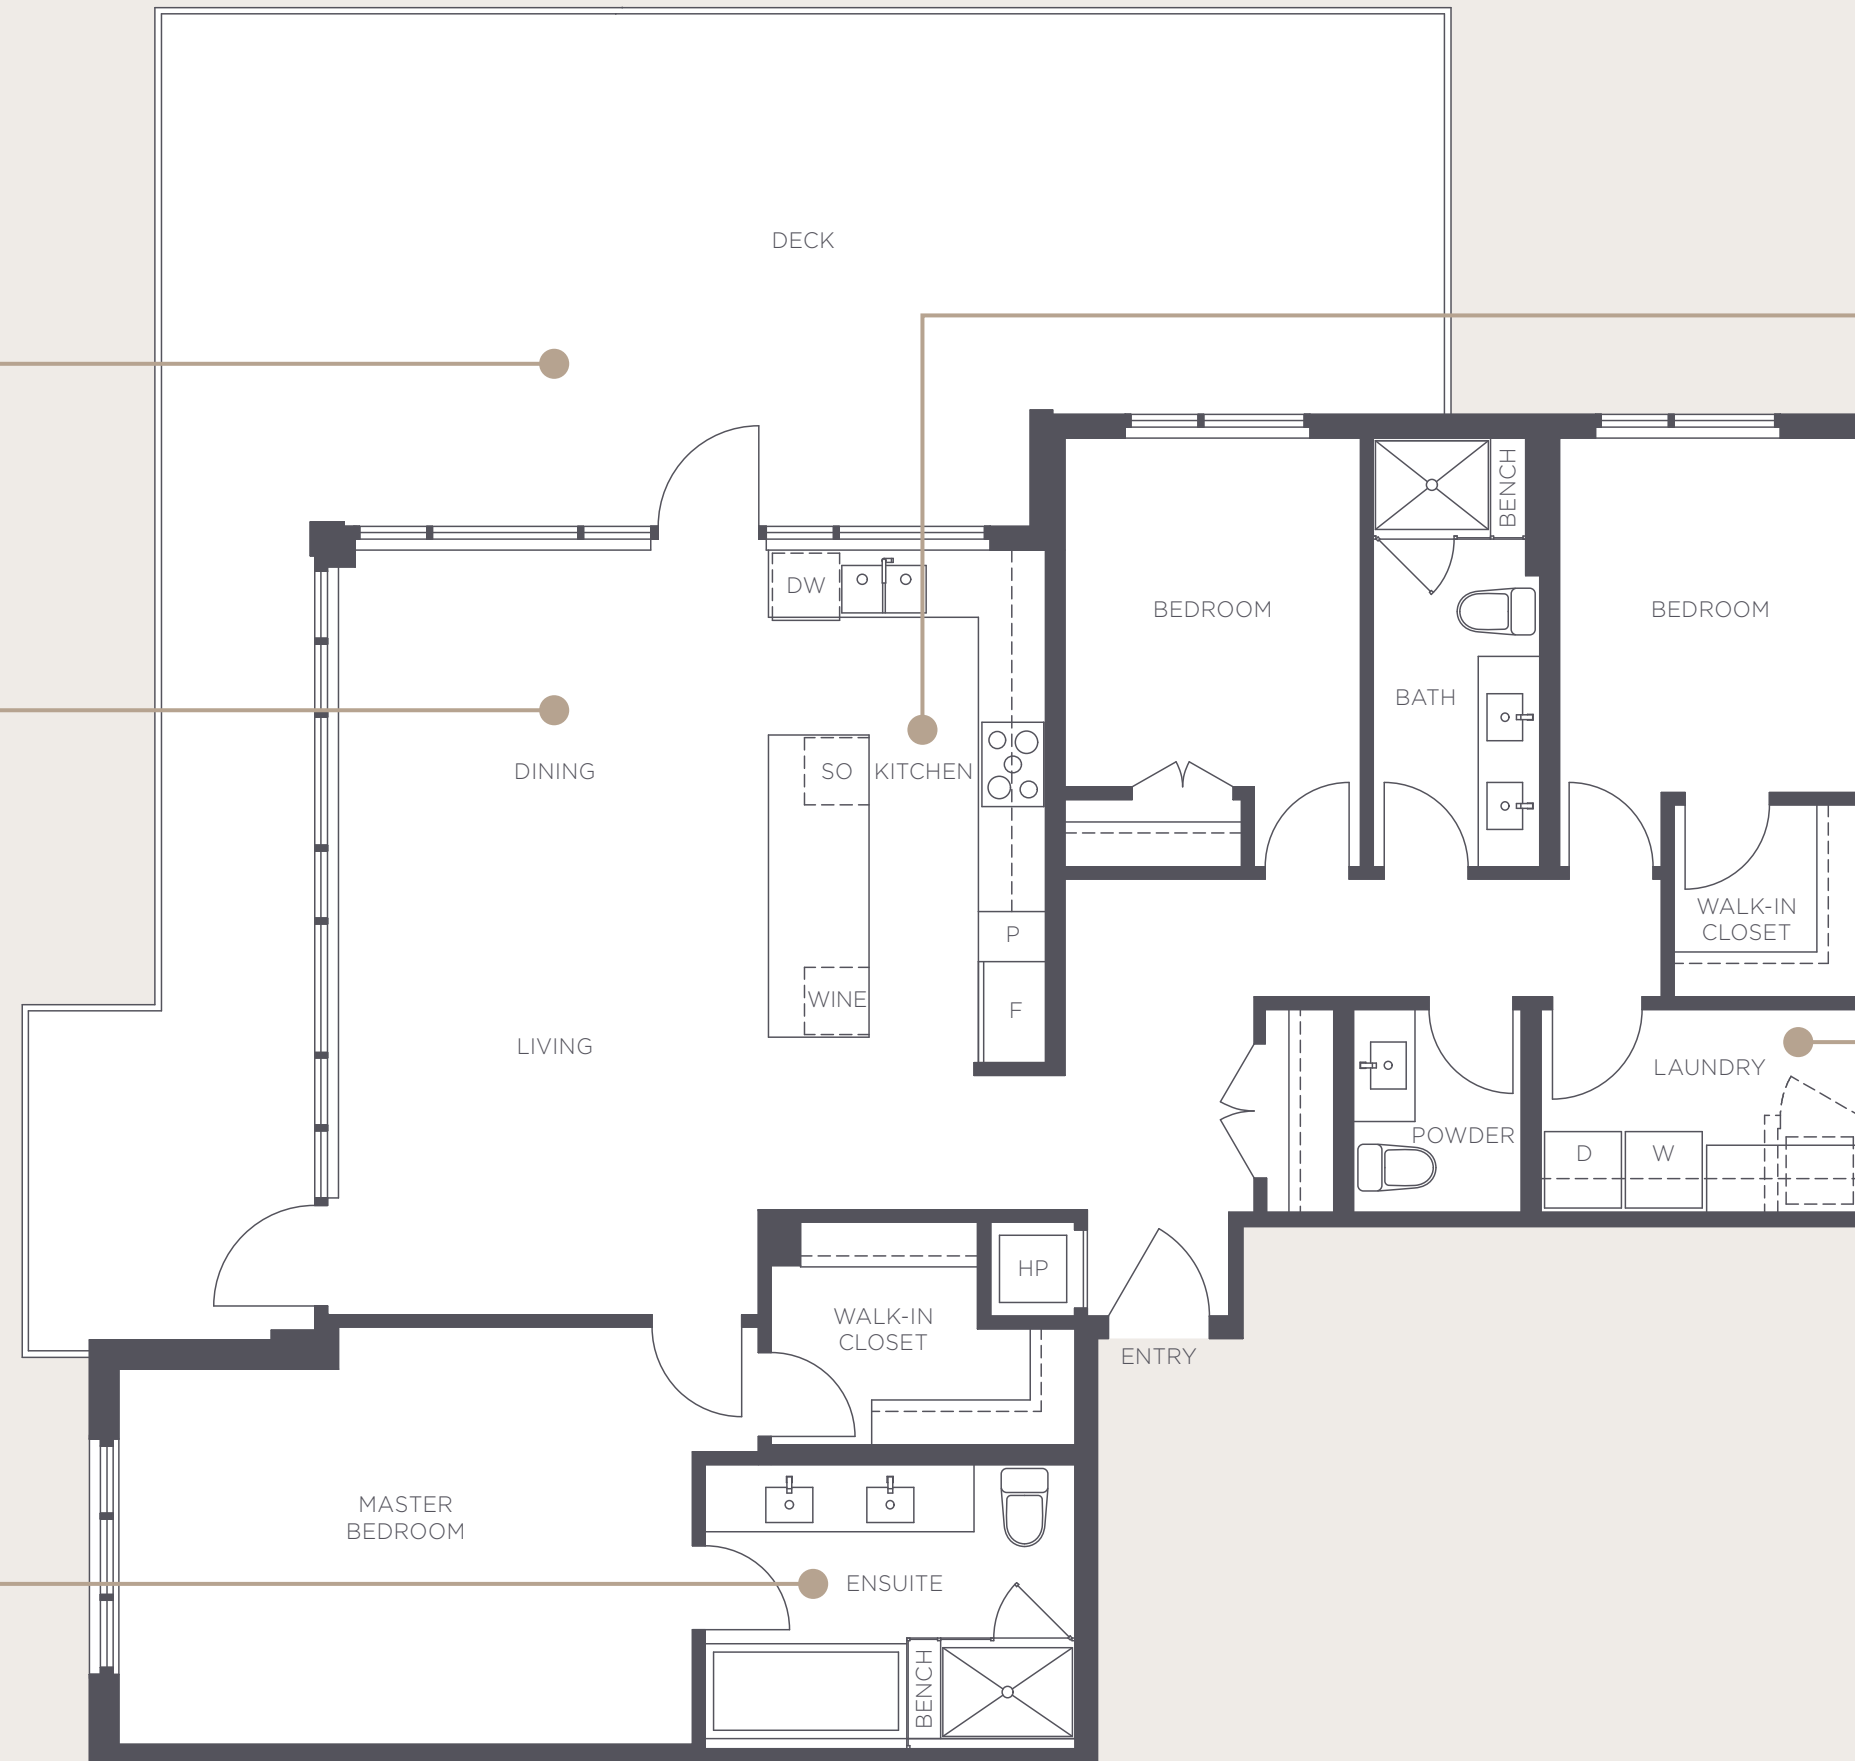

CEDAR WALK

— at leləm —

Entertain friends or unwind on a generous private balcony or deck

Nine foot over-height ceilings in main living areas with engineered wood flooring throughout main living spaces and luxurious wool carpeting in bedrooms

Spa-inspired ensuites featuring:

- Marble floor tiles and feature wall
- Floating-style cabinets
- European-style shower with bench seating
- Square undermount washbasins
- Convenient cabinet behind a backlit mirror
- Sleek-profile, dual-flush water closets

In-suite side-by-side washer and dryer makes laundry effortlessly convenient

PENTHOUSE 1

3 BEDROOM, 2.5 BATHROOM
1,510 SQ. FT. (APPROX.)

LEVEL 18