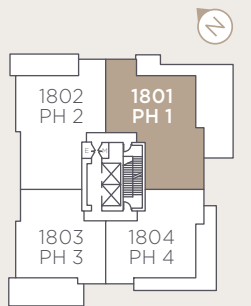

In-suite side-by-side washer and dryer makes laundry effortlessly convenient

PENTHOUSE 1

3 BEDROOM, 2.5 BATHROOM
1,510 SQ. FT. (APPROX.)

LEVEL 18