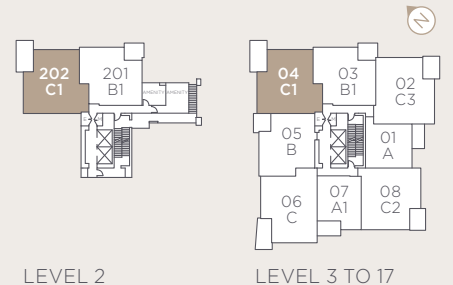

CEDAR WALK

- at leləm -

PLAN C1

2 BEDROOM, 2 BATHROOM
940 SQ. FT. (APPROX.)

The developer reserves the right to make modifications or substitutions should they be necessary. Any measurements provided are approximate only. The quality residences at Cedar Walk are built by Polygon Cedar Walk Homes Ltd.