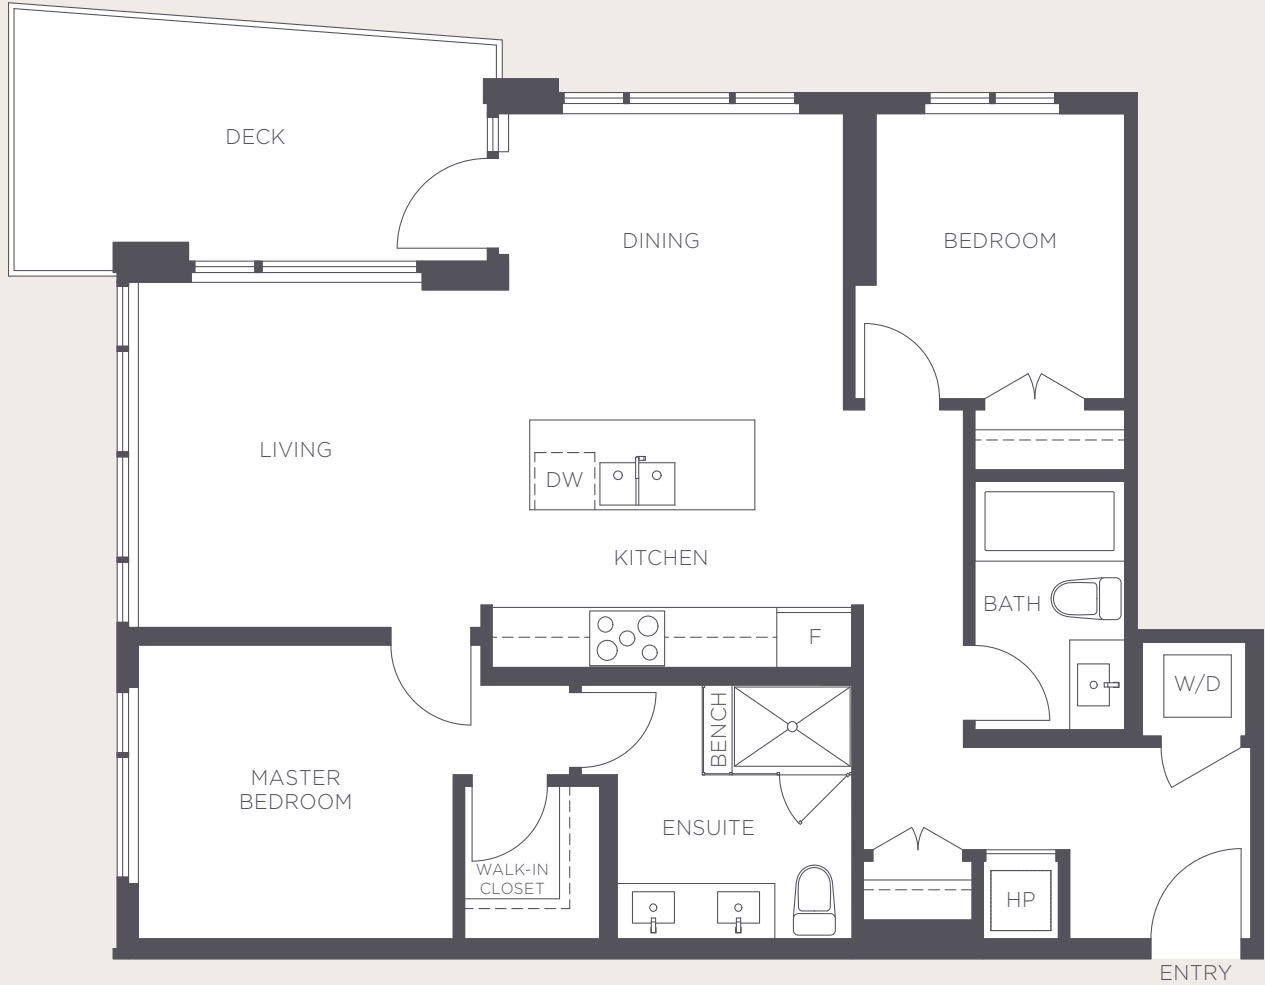

CEDAR WALK

- at lelam -

PLAN C

2 BEDROOM, 2 BATHROOM
935 SQ. FT. (APPROX.)

LEVEL 3 TO 17

The developer reserves the right to make modifications or substitutions should they be necessary. Any measurements provided are approximate only. The quality residences at Cedar Walk are built by Polygon Cedar Walk Homes Ltd.