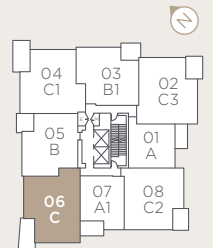

CEDAR WALK

- at lelam -

PLAN C

2 BEDROOM, 2 BATHROOM
935 SQ. FT. (APPROX.)

LEVEL 3 TO 17

The developer reserves the right to make modifications or substitutions should they be necessary. Any measurements provided are approximate only. The quality residences at Cedar Walk are built by Polygon Cedar Walk Homes Ltd.