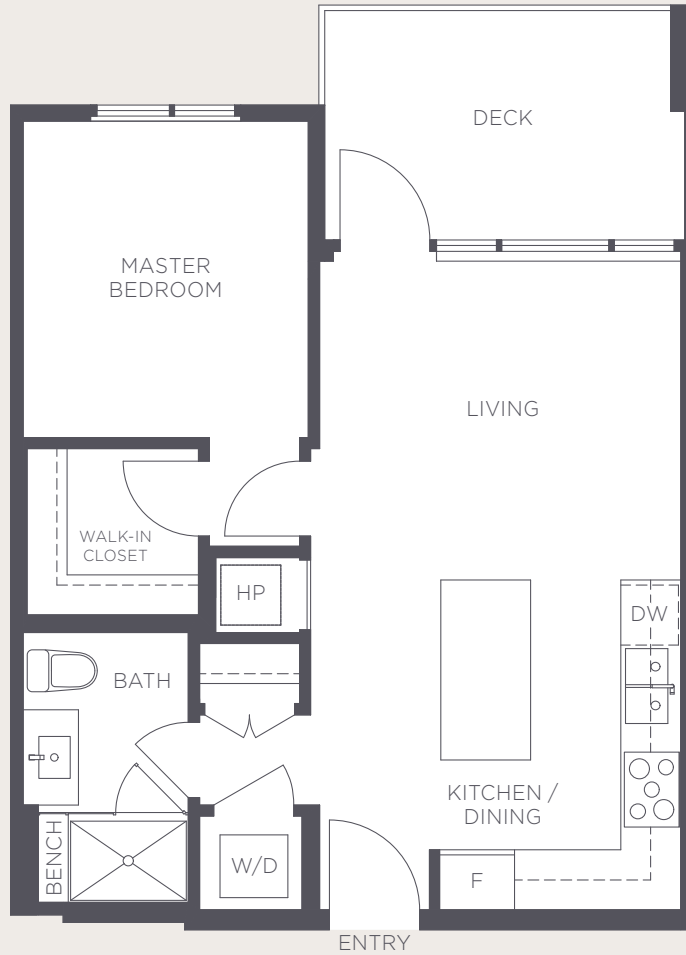

CEDAR WALK

- at leləm -

PLAN A1

1 BEDROOM, 1 BATHROOM
560 SQ. FT. (APPROX.)

LEVEL 3 TO 17

The developer reserves the right to make modifications or substitutions should they be necessary. Any measurements provided are approximate only. The quality residences at Cedar Walk are built by Polygon Cedar Walk Homes Ltd.