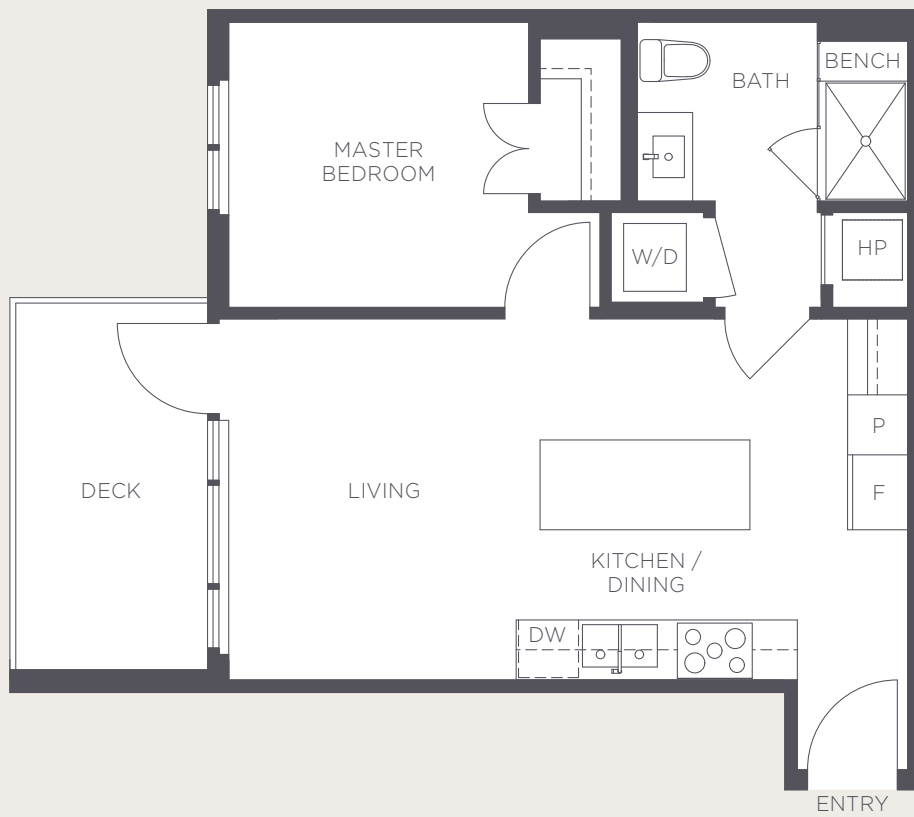

# CEDAR WALK

- at leləm -

## PLAN A

1 BEDROOM, 1 BATHROOM  
560 SQ. FT. (APPROX.)

LEVEL 3 TO 17