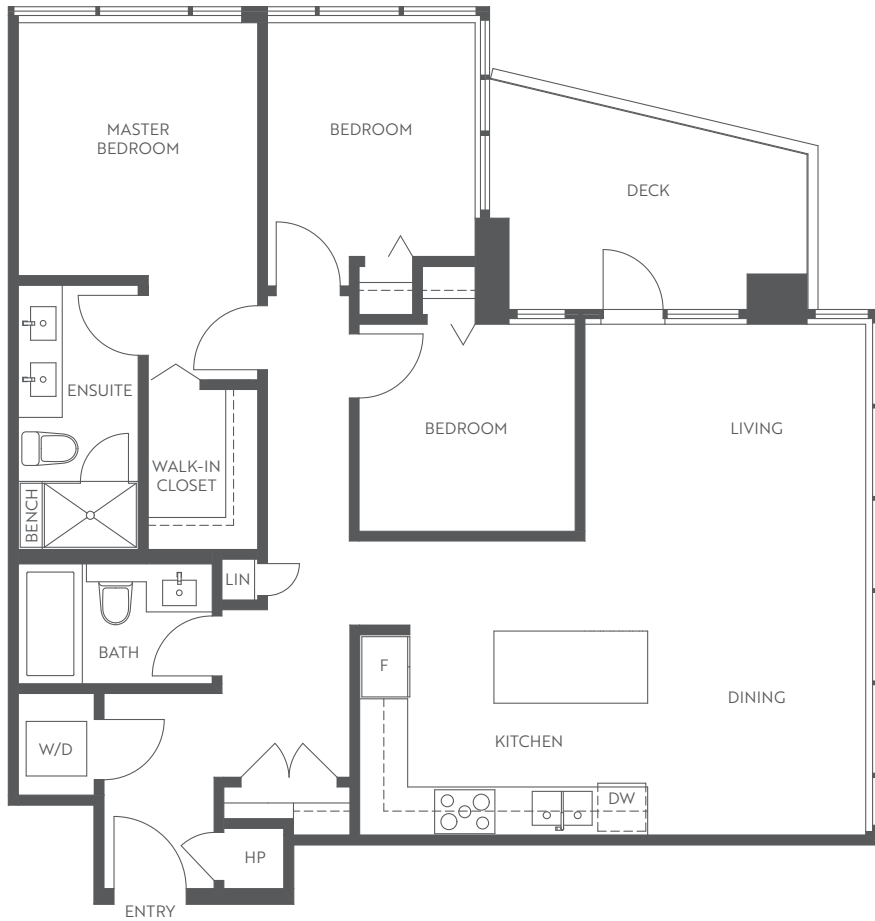

# Sophora

AT THE PARK

C

3 Bedroom, 2 Bathroom  
Approximately 1,090 Sq. Ft.

LEVELS 10 TO 39  
DECK SIZE VARIES BY LEVEL

The developer reserves the right to make modifications or substitutions should they be necessary. Any measurements provided are approximate only. The quality residences at Sophora are built by Polygon Sophora Tower Ltd. 10/22/18