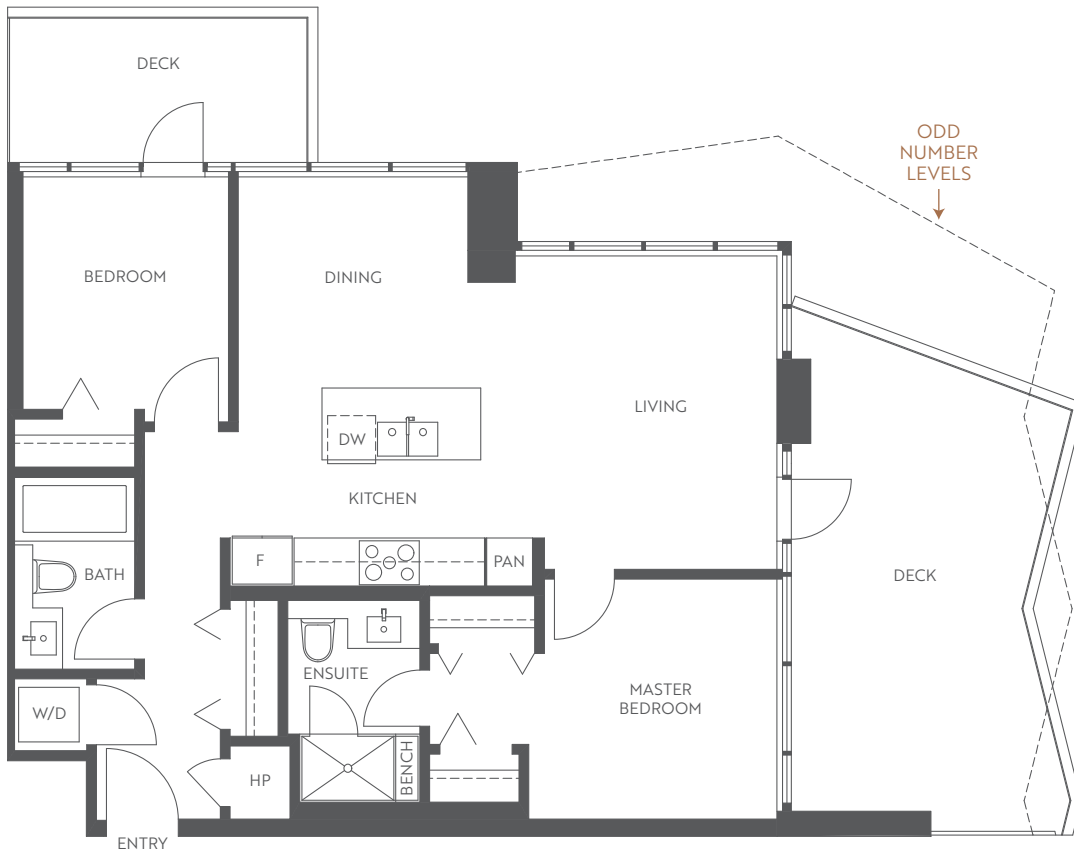

Sophora

AT THE PARK

B

2 Bedroom, 2 Bathroom
Approximately 861 Sq.Ft.

ODD NUMBER LEVELS
↓

LEVELS 10 TO 39
DECK SIZE VARIES BY LEVEL

The developer reserves the right to make modifications or substitutions should they be necessary. Any measurements provided are approximate only. The quality residences at Sophora are built by Polygon Sophora Tower Ltd. 10/22/18