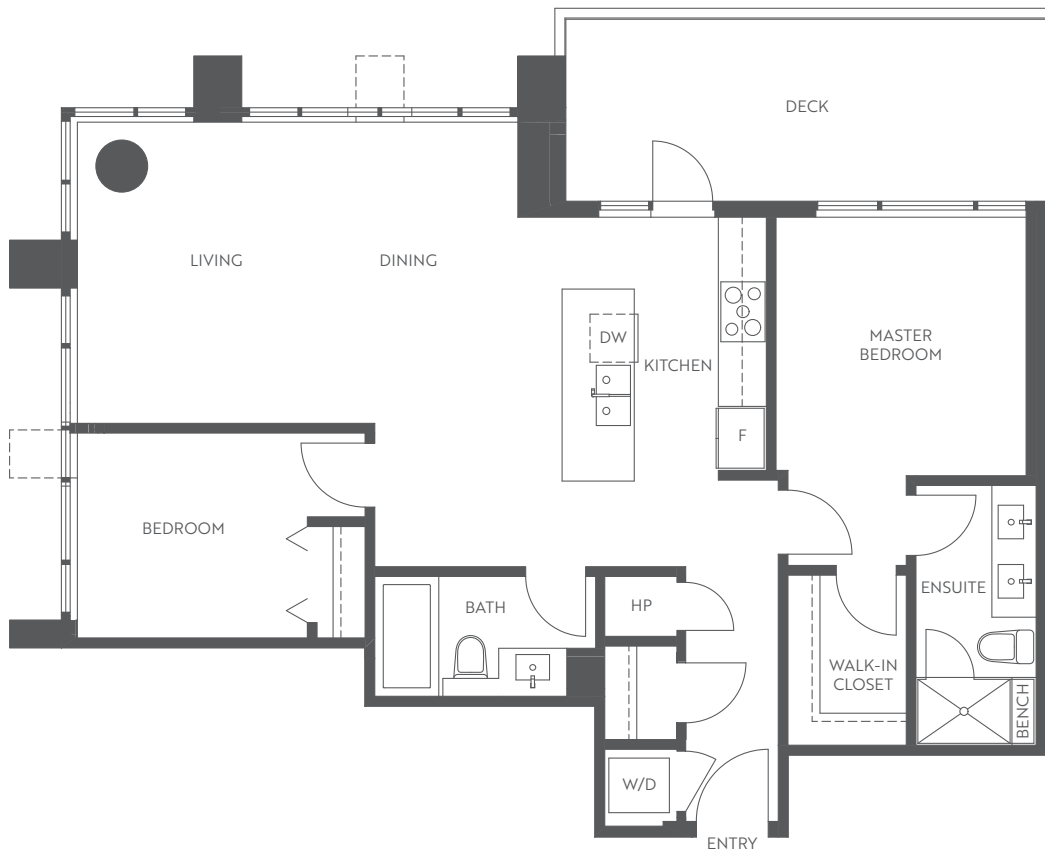

Sophora

AT THE PARK

B2

2 Bedroom, 2 Bathroom
Approximately 983 Sq. Ft.

LEVELS 10 TO 39
DECK SIZE VARIES BY LEVEL

The developer reserves the right to make modifications or substitutions should they be necessary. Any measurements provided are approximate only. The quality residences at Sophora are built by Polygon Sophora Tower Ltd. 10/22/18