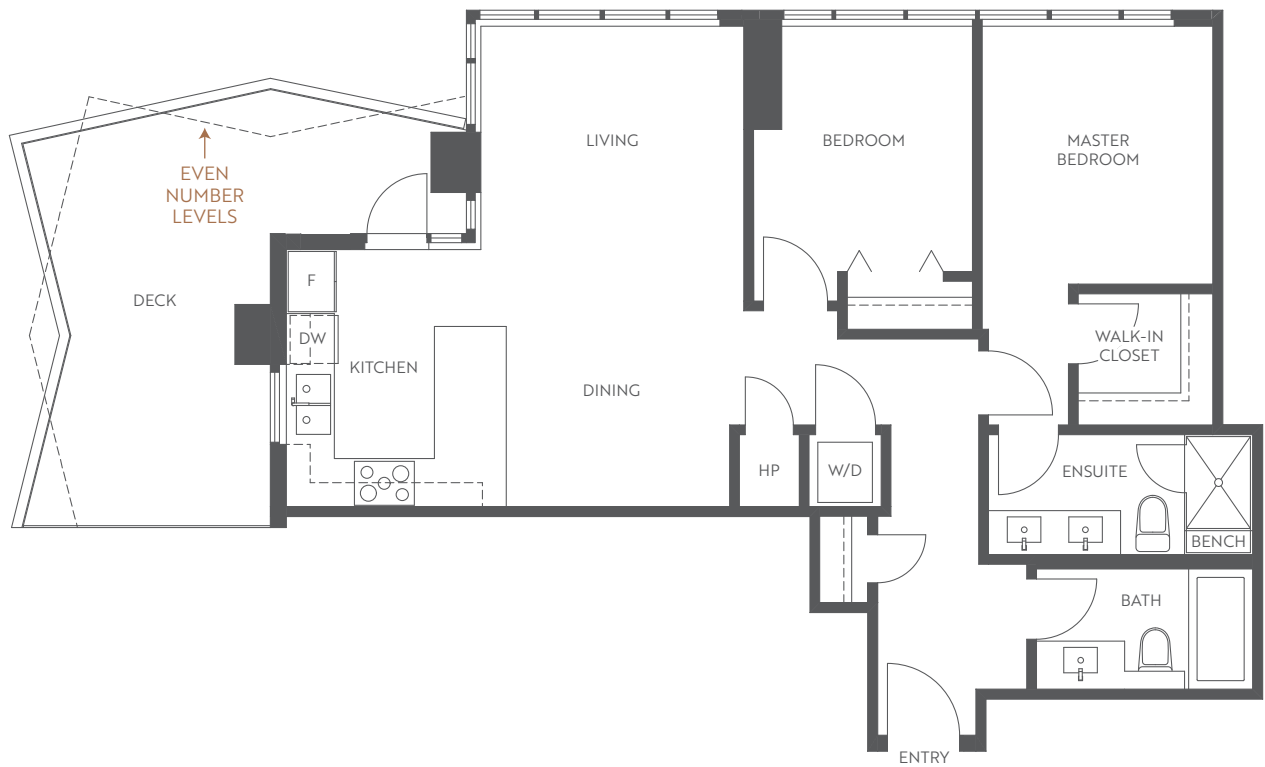

# Sophora

AT THE PARK

## B1

2 Bedroom, 2 Bathroom  
Approximately 928 Sq. Ft.

LEVELS 10 TO 39  
DECK SIZE VARIES BY LEVEL

The developer reserves the right to make modifications or substitutions should they be necessary. Any measurements provided are approximate only. The quality residences at Sophora are built by Polygon Sophora Tower Ltd. 10/22/18