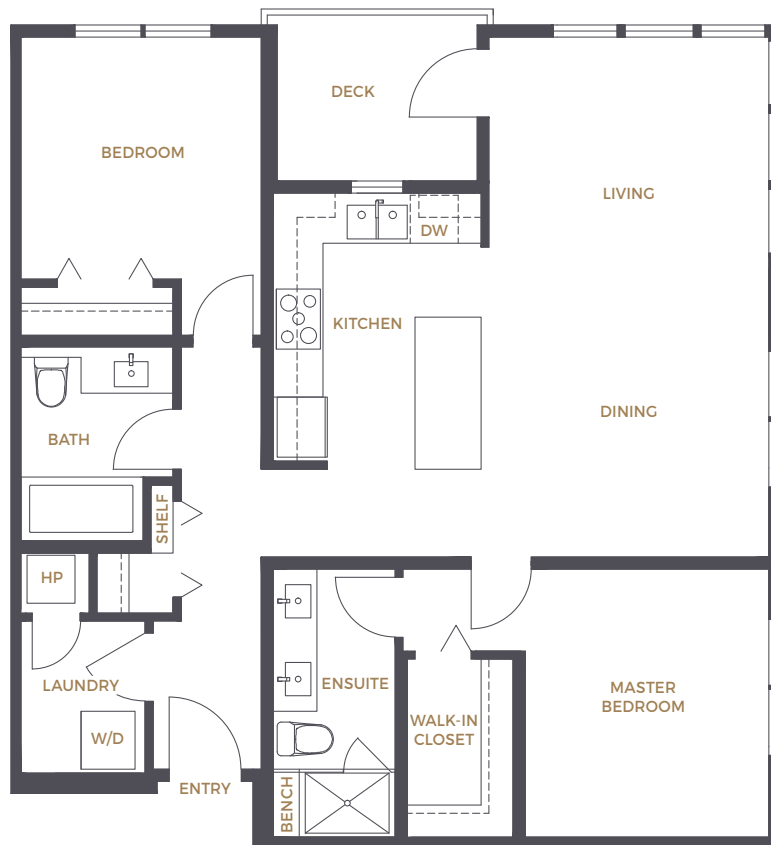

PLAN E

2 BEDROOM, 2 BATHROOM

APPROX. 1,016 SQ. FT.

The developer reserves the right to make modifications or substitutions should they be necessary. Any measurements provided are approximate only. The quality residences at Berkeley House are built by Polygon Berkeley House Ltd. BLDG B 08/26/20