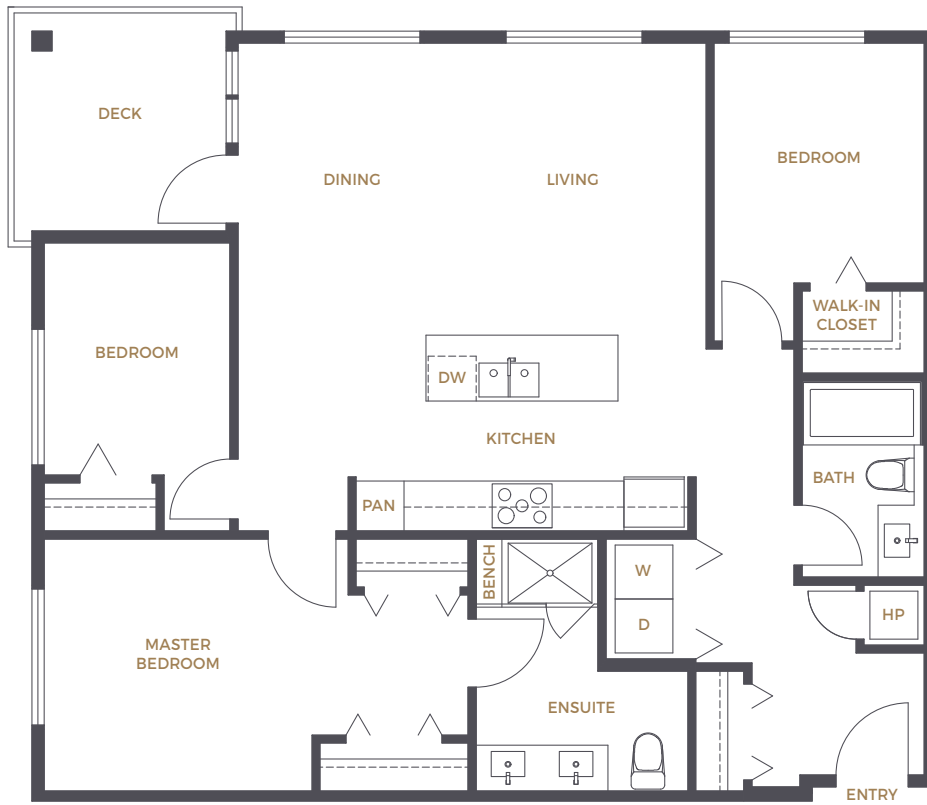

PLAN F1

3 BEDROOM, 2 BATHROOM

APPROX. 1,130 SQ. FT.

The developer reserves the right to make modifications or substitutions should they be necessary. Any measurements provided are approximate only. The quality residences at Berkeley House are built by Polygon Berkeley House Ltd. 04/25/18