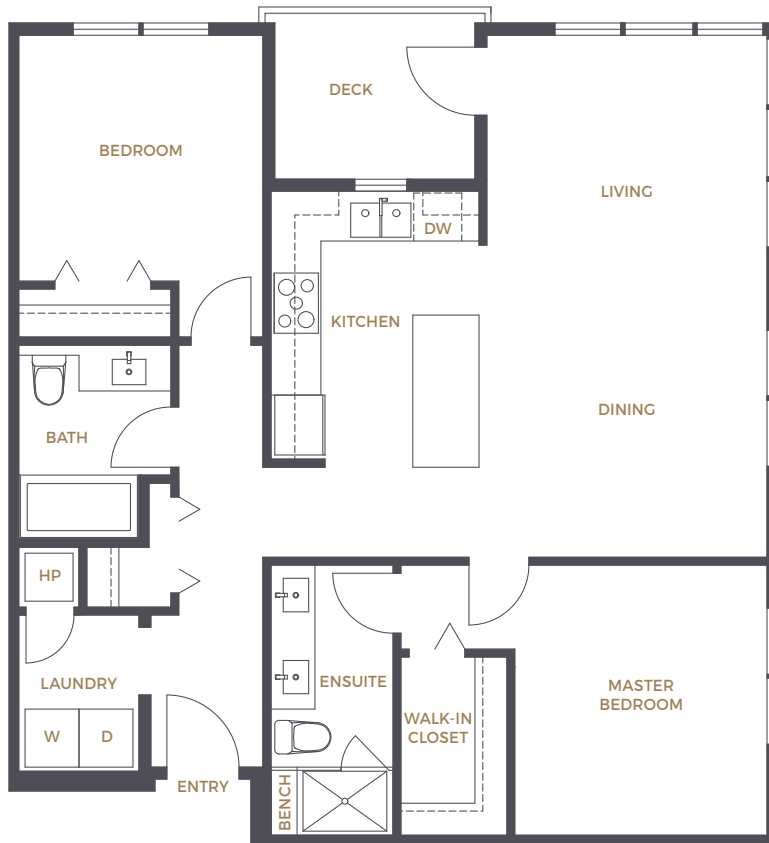

PLAN E

2 BEDROOM, 2 BATHROOM

APPROX. 1,016 SQ. FT.

The developer reserves the right to make modifications or substitutions should they be necessary. Any measurements provided are approximate only. The quality residences at Berkeley House are built by Polygon Berkeley House Ltd. 04/25/18