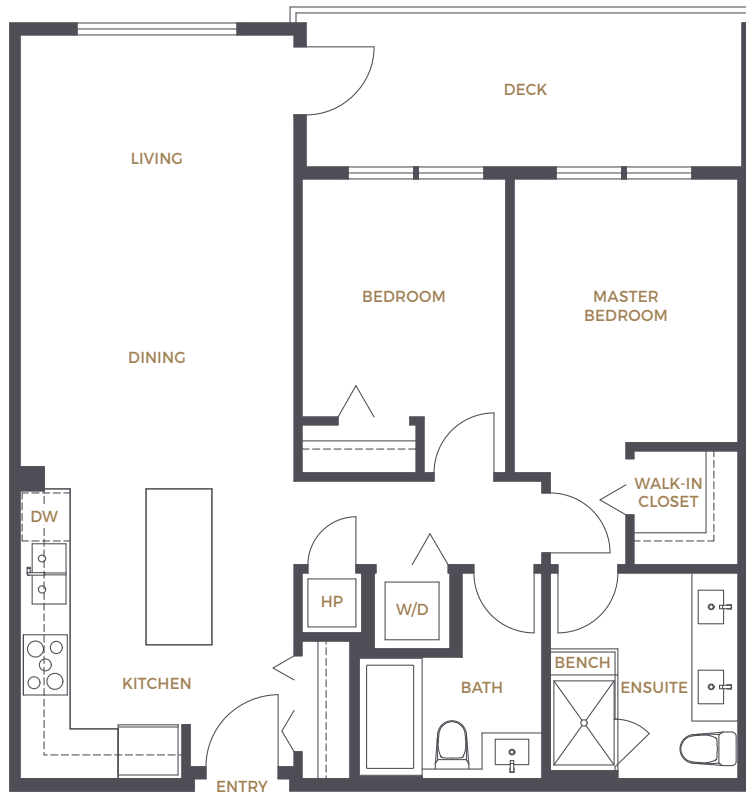

PLAN C

2 BEDROOM, 2 BATHROOM

APPROX. 860 SQ. FT.

The developer reserves the right to make modifications or substitutions should they be necessary. Any measurements provided are approximate only. The quality residences at Berkeley House are built by Polygon Berkeley House Ltd. 04/25/18