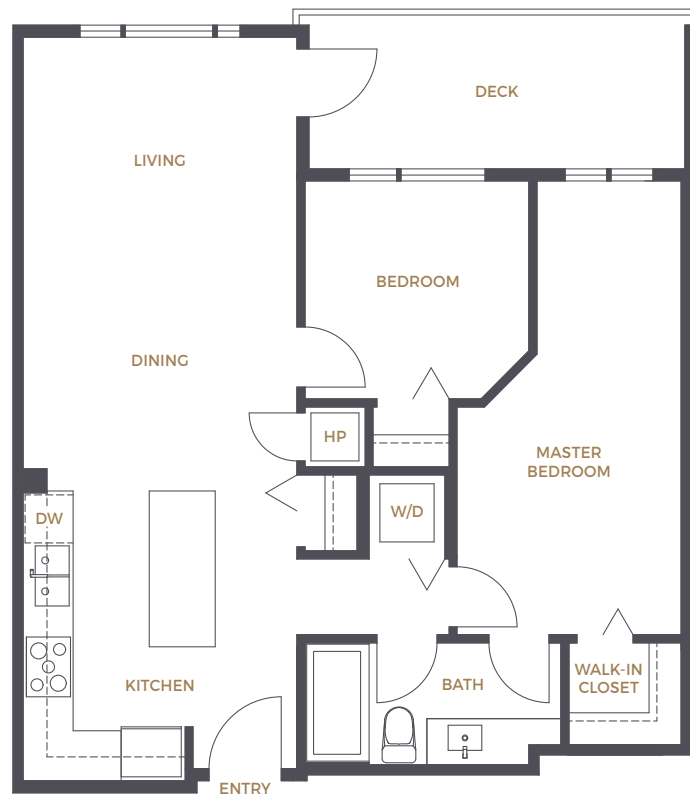

# PLAN B2

2 BEDROOM, 1 BATHROOM

APPROX. 795 SQ. FT.

The developer reserves the right to make modifications or substitutions should they be necessary. Any measurements provided are approximate only. The quality residences at Berkeley House are built by Polygon Berkeley House Ltd. 04/25/18