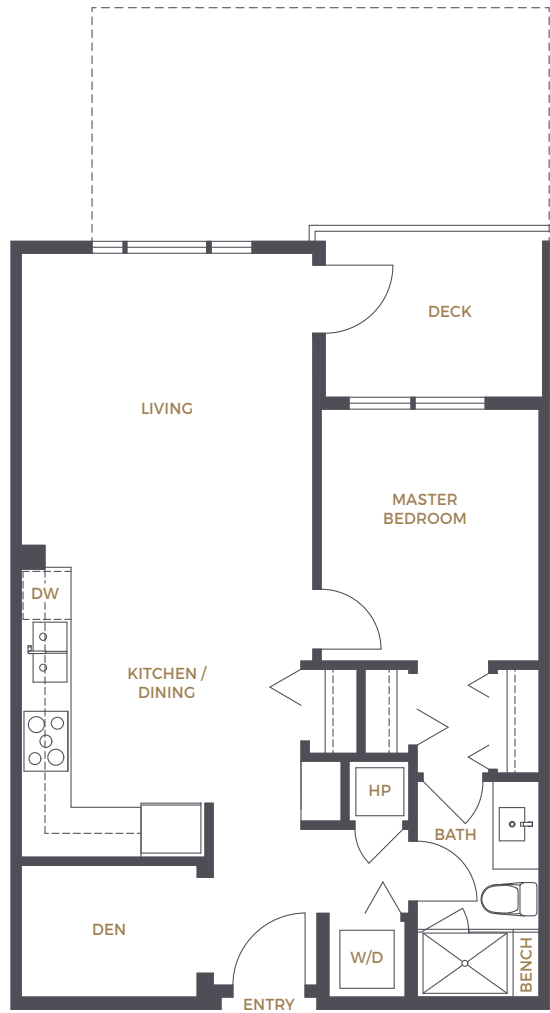

PLAN A

1 BEDROOM+DEN, 1 BATHROOM

APPROX. 645 SQ. FT.

The developer reserves the right to make modifications or substitutions should they be necessary. Any measurements provided are approximate only. The quality residences at Berkeley House are built by Polygon Berkeley House Ltd. 04/25/18