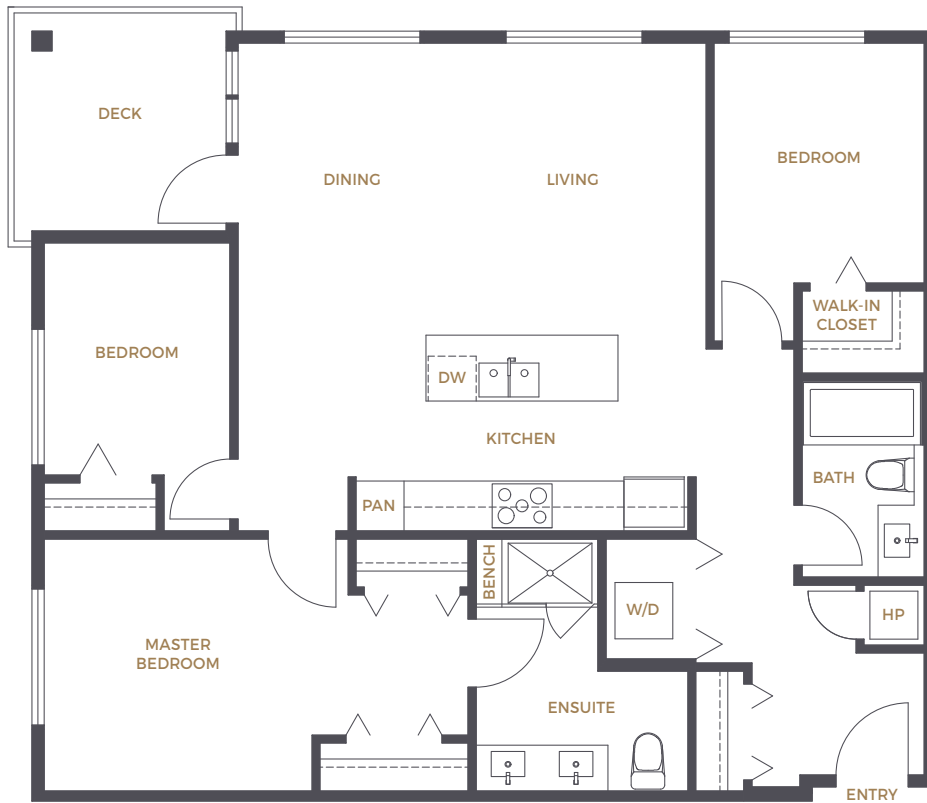

# PLAN F1

3 BEDROOM, 2 BATHROOM

APPROX. 1,130 SQ. FT.

The developer reserves the right to make modifications or substitutions should they be necessary. Any measurements provided are approximate only. The quality residences at Berkeley House are built by Polygon Berkeley House Ltd. BLDG B 01/14/21