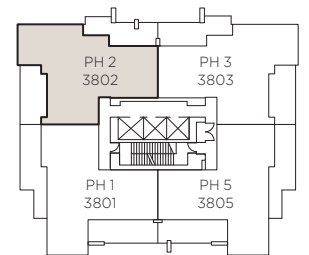

VITTORIO

PENTHOUSE 2

2 BEDROOM, 2 BATHROOM
APPROX 1,131 SQ FT

PENTHOUSE LEVEL 