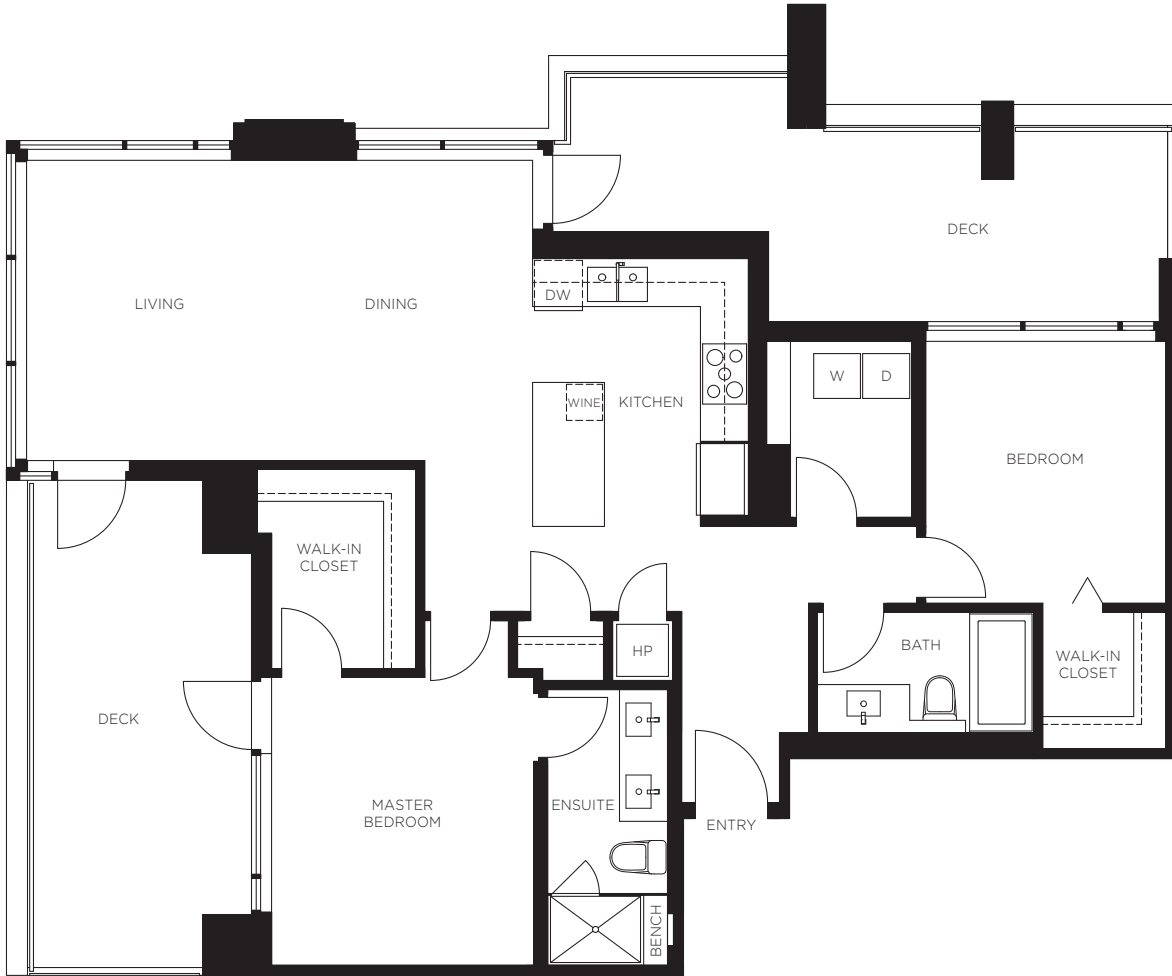

VITTORIO

PENTHOUSE 2

2 BEDROOM, 2 BATHROOM
APPROX 1,131 SQ FT

PENTHOUSE LEVEL 