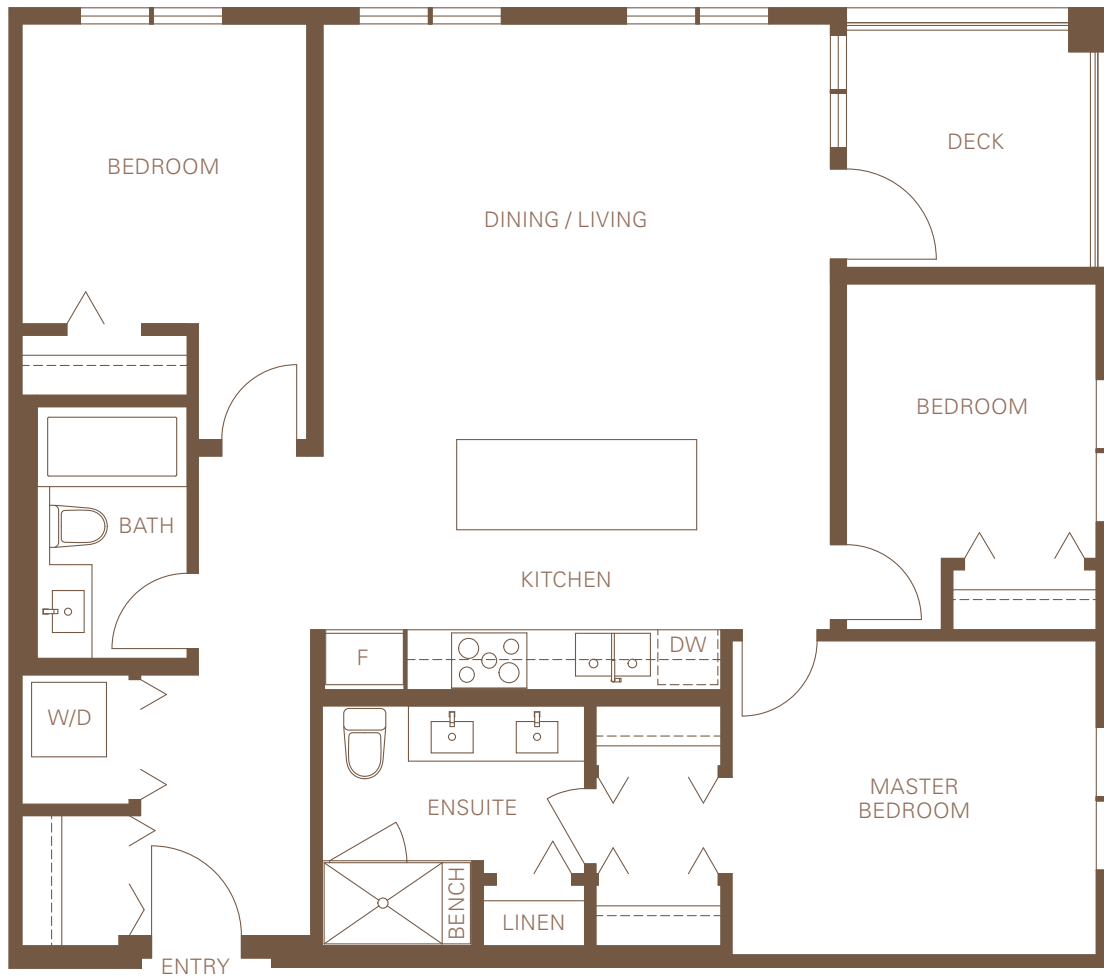

# PLAN G

## GREENWAY SERIES

3 Bedroom, 2 Bathroom, Approx. 1,060 Sq.Ft.

The developer reserves the right to make modifications or substitutions should they be necessary. Any measurements provided are approximate only. The quality residences at Union Park are built by Polygon Union Park Homes Ltd. 11/20/18