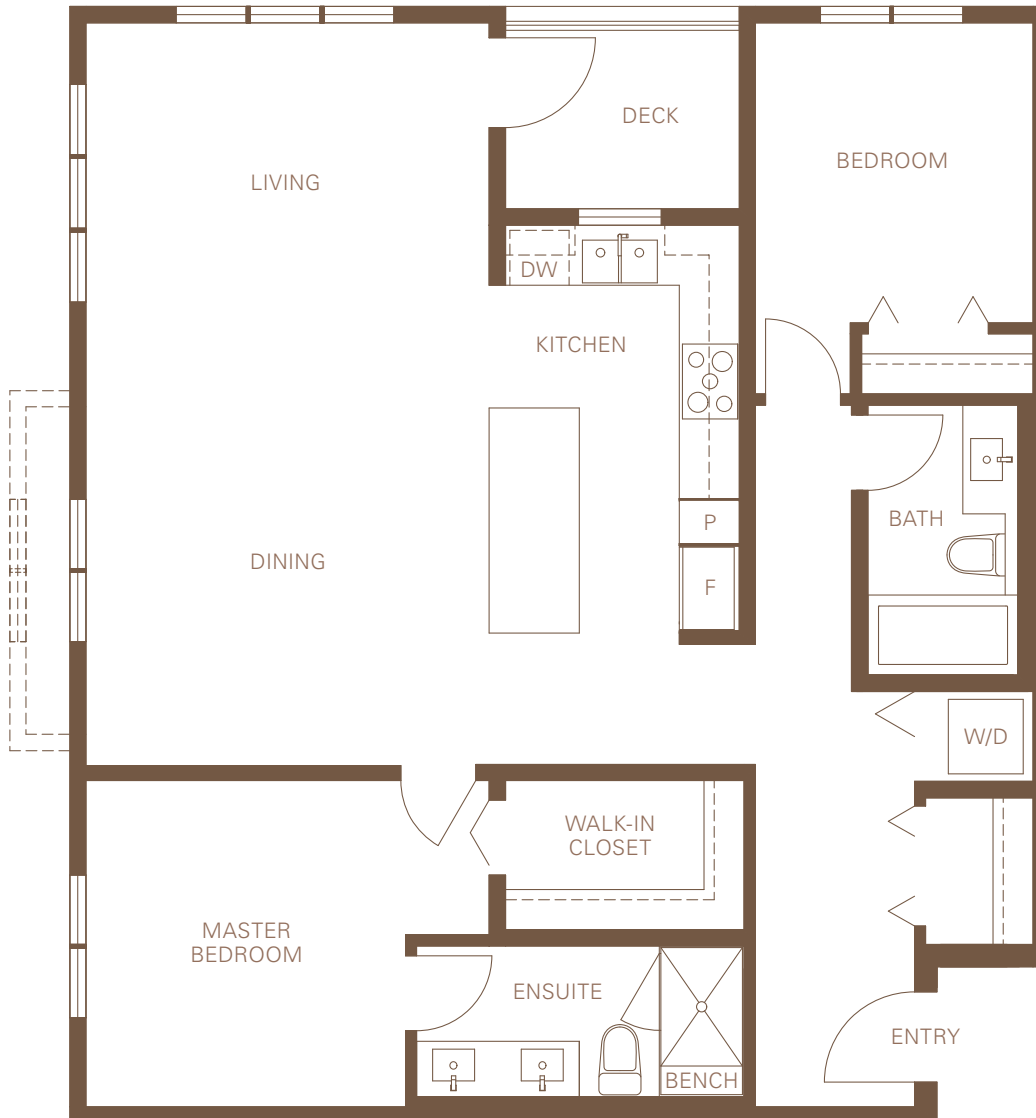

# PLAN F

## FENWAY SERIES

2 Bedroom, 2 Bathroom, Approx. 1,117 Sq.Ft.

The developer reserves the right to make modifications or substitutions should they be necessary. Any measurements provided are approximate only. The quality residences at Union Park are built by Polygon Union Park Homes Ltd. 11/20/18