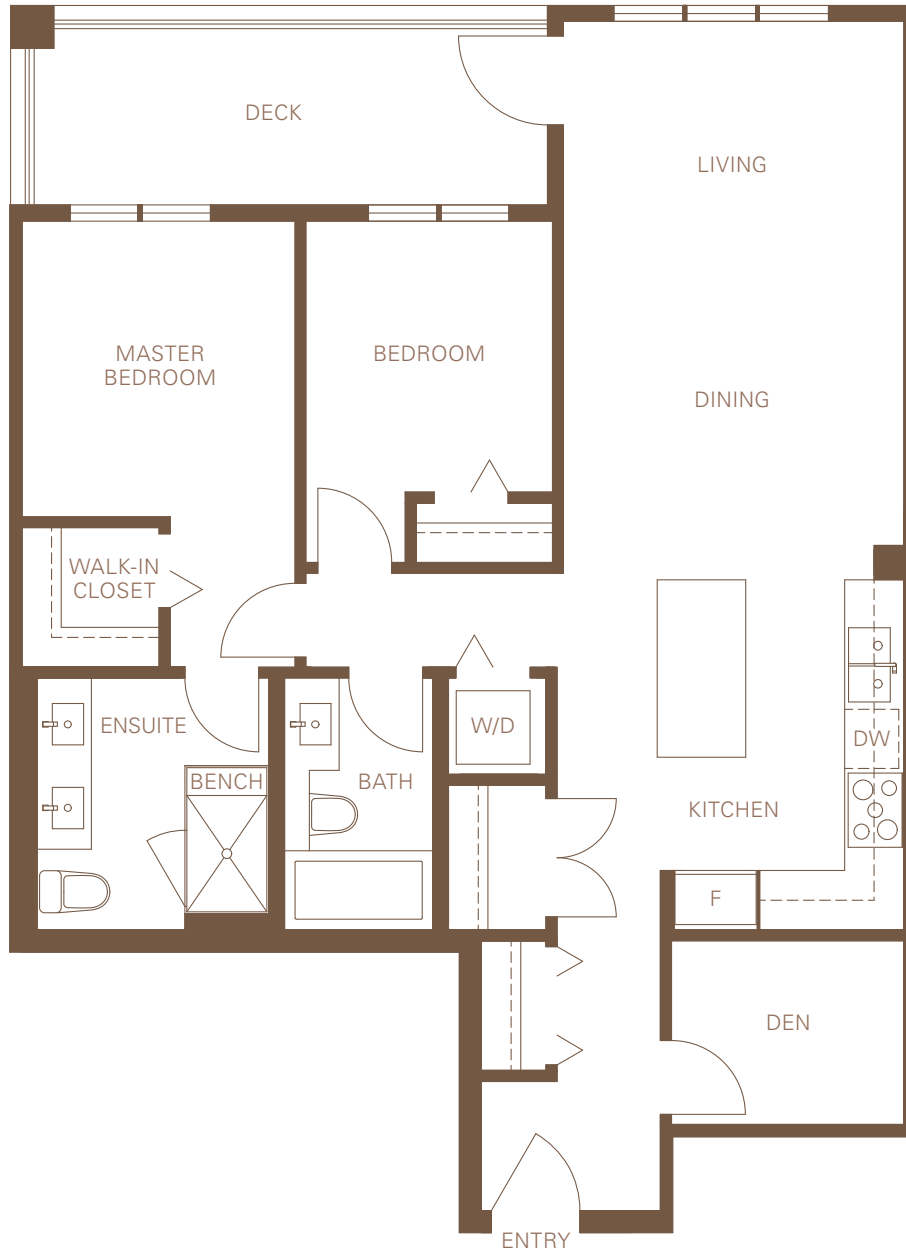

# PLAN D6

## DARTMOUTH SERIES

2 Bedroom + Den, 2 Bathroom, Approx. 953 Sq.Ft.

The developer reserves the right to make modifications or substitutions should they be necessary. Any measurements provided are approximate only. The quality residences at Union Park are built by Polygon Union Park Homes Ltd. 11/20/18